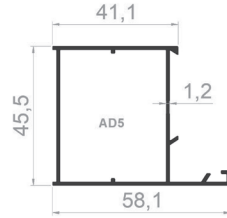

PROFILE CODE: 75339-00
WEIGHT: 0,935 Kg/m