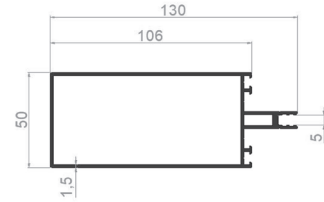

PROFILE CODE: 83042-00
WEIGHT: 1,600 Kg/m