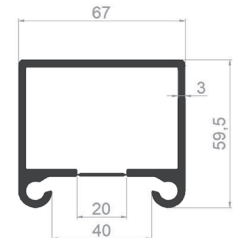

PROFILE CODE: 50296-00
WEIGHT: 0,509 Kg/m

PROFILE CODE: 35041-00
WEIGHT: 0,289 Kg/m

PROFILE CODE: 35098-00
WEIGHT: 0,561 Kg/m

PROFILE CODE: 35078-00
WEIGHT: 0,511 Kg/m

PROFILE CODE: 35040-00
WEIGHT: 0,247 Kg/m

HANDRAIL PROFILES

PROFILE CODE: 35019-00
WEIGHT: 0,156 Kg/m

PROFILE CODE: 35003-00
WEIGHT: 0,166 Kg/m

PROFILE CODE: 35074-00
WEIGHT: 0,128 Kg/m

FLANGE PROFILES

PROFILE CODE: 50383-00
WEIGHT: 3,067 Kg/m

PROFILE CODE: 50872-00
WEIGHT: 2,301 Kg/m

PROFILE CODE: 50392-00
WEIGHT: 2,105 Kg/m

PROFILE CODE: 50384-00
WEIGHT: 1,775 Kg/m

PROFILE CODE: 50390-00
WEIGHT: 1,374 Kg/m

PROFILE CODE: 50385-00
WEIGHT: 0,835 Kg/m

SYSTEM PROFILES

HANDRAIL PROFILES

PROFILE CODE: 75535-00
WEIGHT: 1,458 Kg/m