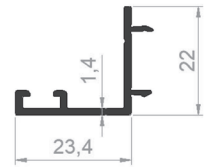

PROFILE CODE: 85010-00
WEIGHT: 0,226 Kg/m