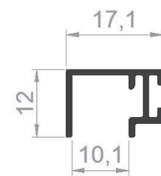

PROFILE CODE: 75458-00
WEIGHT: 0,236 Kg/m

PROFILE CODE: 75459-00
WEIGHT: 0,147 Kg/m

BALCONY SYSTEM

PROFILE CODE: 75353-00
WEIGHT: 1,708 Kg/m

PROFILE CODE: 75352-00
WEIGHT: 1,643 Kg/m

PROFILE CODE: 75425-00
WEIGHT: 0,634 Kg/m

PROFILE CODE: 75422-00
WEIGHT: 1,310 Kg/m

PROFILE CODE: 75354-00
WEIGHT: 1,093 Kg/m

PROFILE CODE: 75424-00
WEIGHT: 0,142 Kg/m

PROFILE CODE: 75382-00
WEIGHT: 0,155 Kg/m

PROFILE CODE: 75483-00
WEIGHT: 0,136 Kg/m