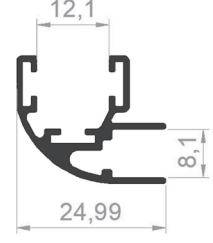

PROFILE CODE: 75536-00
WEIGHT: 0,983 Kg/m

PROFILE CODE: 75537-00
WEIGHT: 0,428 Kg/m

PROFILE CODE: 75885-00
WEIGHT: 1,243 Kg/m

PROFILE CODE: 75886-00
WEIGHT: 0,807 Kg/m

PROFILE CODE: 75121-00
WEIGHT: 0,411 Kg/m

PROFILE CODE: 75472-00
WEIGHT: 1,439 Kg/m

PROFILE CODE: 75469-00
WEIGHT: 0,876 Kg/m

PROFILE CODE: 75324-00
WEIGHT: 0,435 Kg/m

PROFILE CODE: 75397-00
WEIGHT: 1,532 Kg/m

PROFILE CODE: 75398-00
WEIGHT: 0,938 Kg/m

PROFILE CODE: 75400-00
WEIGHT: 0,413 Kg/m

BALCONY SYSTEM

PROFILE CODE: 75478-00
WEIGHT: 0,917 Kg/m

PROFILE CODE: 75339-00
WEIGHT: 0,935 Kg/m

PROFILE CODE: 75419-00
WEIGHT: 0,300 Kg/m

PROFILE CODE: 75421-00
WEIGHT: 0,223 kg/m

PROFILE CODE: 75423-00
WEIGHT: 0,141 Kg/m

PROFILE CODE: 75460-00
WEIGHT: 0,117 Kg/m

PROFILE CODE: 75671-00
WEIGHT: 0,213 Kg/m

PROFILE CODE: 75420-00
WEIGHT: 0,130 Kg/m

PROFILE CODE: 75457-00
WEIGHT: 0,149 Kg/m