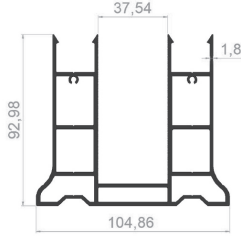

PROFILE CODE: 50386-00
WEIGHT: 1,500 kg/m

PROFILE CODE: 50420-00
WEIGHT: 1,021 kg/m

SQUARE HANDRAIL PROFILES

PROFILE CODE: 50869-00
WEIGHT: 0,862 kg/m

PROFILE CODE: 50400-00
WEIGHT: 1,046 kg/m

PROFILE CODE: 50389-00
WEIGHT: 1,176 kg/m

CIRCLE HANDRAIL PROFILES

PROFILE CODE: 50379-00
WEIGHT: 0,539 kg/m

PROFILE CODE: 50295-00
WEIGHT: 0,619 kg/m

PROFILE CODE: 35008-00
WEIGHT: 0,817kg/m

PROFILE CODE: 50490-00
WEIGHT: 0,754 kg/m

PROFILE CODE: 50316-00
WEIGHT: 0,671 kg/m

SQUARE HANDRAIL PROFILES

PROFILE CODE: 50395-00
WEIGHT: 3,579 Kg/m

PROFILE CODE: 50387-00
WEIGHT: 0,779 Kg/m

PROFILE CODE: 50409-00
WEIGHT: 1,957 Kg/m

PROFILE CODE: 50313-00
WEIGHT: 2,209 Kg/m

PROFILE CODE: 50142-00
WEIGHT: 1,188 Kg/m

PROFILE CODE: 50143-00
WEIGHT: 1,047 Kg/m

PROFILE CODE: 50153-00
WEIGHT: 3,785 Kg/m

PROFILE CODE: 50161-00
WEIGHT: 2,256 Kg/m

PROFILE CODE: 50149-00
WEIGHT: 0,611 Kg/m

PROFILE CODE: 50401-00
WEIGHT: 1,570 Kg/m