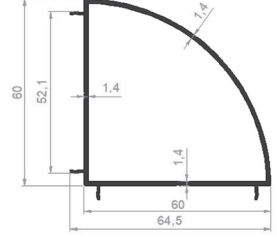

PROFILE CODE: 81012-00
WEIGHT: 1,721 Kg/m

PROFILE CODE: 81009-00
WEIGHT: 1,073 Kg/m

PROFILE CODE: 81013-00
WEIGHT: 1,225 Kg/m

PROFILE CODE: 81015-00
WEIGHT: 1,247 Kg/m

SYSTEM PROFILES

PROFILE CODE: 81014-00
WEIGHT: 1,168 Kg/m

PROFILE CODE: 81011-00
WEIGHT: 1,509 Kg/m

PROFILE CODE: 81016-00
WEIGHT: 0,879 Kg/m

PROFILE CODE: 06954-00
WEIGHT: 1,673 kg/m

C60 PROFILES

PROFILE CODE: 85001-00
WEIGHT: 0,976 Kg/m

PROFILE CODE: 85002-00
WEIGHT: 1,015 Kg/m