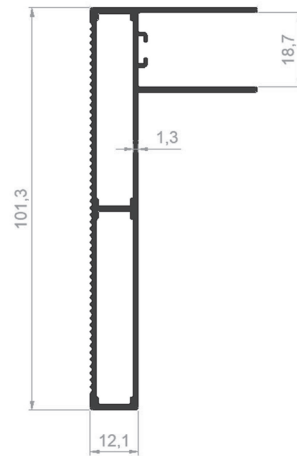

PROFILE CODE: 75423-00
WEIGHT: 0,141 Kg/m

PROFILE CODE: 75460-00
WEIGHT: 0,117 Kg/m

PROFILE CODE: 75671-00
WEIGHT: 0,213 Kg/m

PROFILE CODE: 75420-00
WEIGHT: 0,130 Kg/m

PROFILE CODE: 75457-00
WEIGHT: 0,149 Kg/m

PROFILE CODE: 75458-00
WEIGHT: 0,236 Kg/m

PROFILE CODE: 75459-00
WEIGHT: 0,147 Kg/m

BALCONY SYSTEM

PROFILE CODE: 75353-00
WEIGHT: 1,708 Kg/m

PROFILE CODE: 75352-00
WEIGHT: 1,643 Kg/m

PROFILE CODE: 75425-00
WEIGHT: 0,634 Kg/m

PROFILE CODE: 75422-00
WEIGHT: 1,310 Kg/m

PROFILE CODE: 75354-00
WEIGHT: 1,093 Kg/m

PROFILE CODE: 75424-00
WEIGHT: 0,142 Kg/m

PROFILE CODE: 75382-00
WEIGHT: 0,155 Kg/m

PROFILE CODE: 75483-00
WEIGHT: 0,136 Kg/m