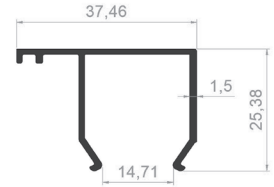

SQUARE HANDRAIL PROFILES

PROFILE CODE: 50395-00
WEIGHT: 3,579 Kg/m

PROFILE CODE: 50387-00
WEIGHT: 0,779 Kg/m

PROFILE CODE: 50409-00
WEIGHT: 1,957 Kg/m

PROFILE CODE: 50313-00
WEIGHT: 2,209 Kg/m

PROFILE CODE: 50142-00
WEIGHT: 1,188 Kg/m

PROFILE CODE: 50143-00
WEIGHT: 1,047 Kg/m

PROFILE CODE: 50153-00
WEIGHT: 3,785 Kg/m

PROFILE CODE: 50161-00
WEIGHT: 2,256 Kg/m

PROFILE CODE: 50149-00
WEIGHT: 0,611 Kg/m

PROFILE CODE: 50401-00
WEIGHT: 1,570 Kg/m

PROFILE CODE: 50868-00
WEIGHT: 4,523 Kg/m

GLAS SLATS

PROFILE CODE: 50410-00
WEIGHT: 0,272 Kg/m

PROFILE CODE: 50339-00
WEIGHT: 0,322 Kg/m

PROFILE CODE: 50318-00
WEIGHT: 0,319 Kg/m

PROFILE CODE: 50317-00
WEIGHT: 0,382 Kg/m

PROFILE CODE: 50396-00
WEIGHT: 0,472 Kg/m

PROFILE CODE: 50397-00
WEIGHT: 0,216 Kg/m

PROFILE CODE: 50156-00
WEIGHT: 0,306 Kg/m

PROFILE CODE: 50157-00
WEIGHT: 0,268 Kg/m

PROFILE CODE: 50870-00
WEIGHT: 0,223 Kg/m