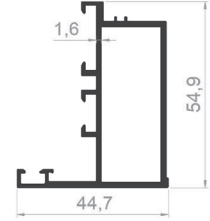

PROFILE CODE: 81016-00
WEIGHT: 0,879 Kg/m