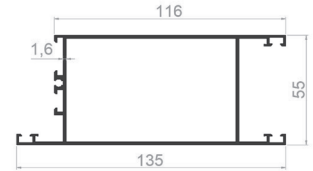

PROFILE CODE: 05055-00
WEIGHT: 1,126 Kg/m

PROFILE CODE: 05787-00
WEIGHT: 0,723 Kg/m

SYSTEM PROFILES

PROFILE CODE: 81002-00
WEIGHT: 1,624 Kg/m

PROFILE CODE: 81001-00
WEIGHT: 1,033 Kg/m

PROFILE CODE: 81007-16
WEIGHT: 1,138 Kg/m

PROFILE CODE: 81008-00
WEIGHT: 1,325 kg/m

PROFILE CODE: 81003-00
WEIGHT: 0,338 Kg/m

PROFILE CODE: 81004-00
WEIGHT: 0,214 Kg/m

PROFILE CODE: 81006-00
WEIGHT: 0,354 Kg/m

PROFILE CODE: 81010-00
WEIGHT: 2,282 Kg/m

PROFILE CODE: 81012-00
WEIGHT: 1,721 Kg/m

PROFILE CODE: 81009-00
WEIGHT: 1,073 Kg/m

PROFILE CODE: 81013-00
WEIGHT: 1,225 Kg/m

PROFILE CODE: 81015-00
WEIGHT: 1,247 Kg/m

SYSTEM PROFILES

PROFILE CODE: 81014-00
WEIGHT: 1,168 Kg/m