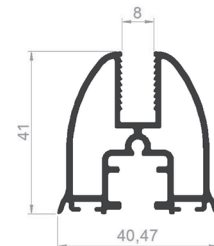

PROFILE CODE: 50392-00
WEIGHT: 2,105 Kg/m

PROFILE CODE: 50384-00
WEIGHT: 1,775 Kg/m

PROFILE CODE: 50390-00
WEIGHT: 1,374 Kg/m

PROFILE CODE: 50385-00
WEIGHT: 0,835 Kg/m

SYSTEM PROFILES

HANDRAIL PROFILES

PROFILE CODE: 75535-00
WEIGHT: 1,458 Kg/m

PROFILE CODE: 75536-00
WEIGHT: 0,983 Kg/m

PROFILE CODE: 75537-00
WEIGHT: 0,428 Kg/m

PROFILE CODE: 75885-00
WEIGHT: 1,243 Kg/m

PROFILE CODE: 75886-00
WEIGHT: 0,807 Kg/m

PROFILE CODE: 75121-00
WEIGHT: 0,411 Kg/m

PROFILE CODE: 75472-00
WEIGHT: 1,439 Kg/m

PROFILE CODE: 75469-00
WEIGHT: 0,876 Kg/m

PROFILE CODE: 75324-00
WEIGHT: 0,435 Kg/m

PROFILE CODE: 75397-00
WEIGHT: 1,532 Kg/m

PROFILE CODE: 75398-00
WEIGHT: 0,938 Kg/m

PROFILE CODE: 75400-00
WEIGHT: 0,413 Kg/m

BALCONY SYSTEM

PROFILE CODE: 75478-00
WEIGHT: 0,917 Kg/m

PROFILE CODE: 75339-00
WEIGHT: 0,935 Kg/m

PROFILE CODE: 75419-00
WEIGHT: 0,300 Kg/m

PROFILE CODE: 75421-00
WEIGHT: 0,223 kg/m