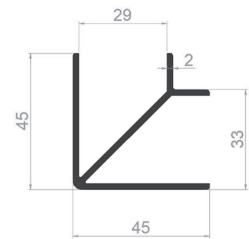

PROFILE CODE: 50296-00
WEIGHT: 0,509 Kg/m

PROFILE CODE: 35041-00
WEIGHT: 0,289 Kg/m

PROFILE CODE: 35098-00
WEIGHT: 0,561 Kg/m

PROFILE CODE: 35078-00
WEIGHT: 0,511 Kg/m

PROFILE CODE: 35040-00
WEIGHT: 0,247 Kg/m

HANDRAIL PROFILES

PROFILE CODE: 35019-00
WEIGHT: 0,156 Kg/m

PROFILE CODE: 35003-00
WEIGHT: 0,166 Kg/m

PROFILE CODE: 35074-00
WEIGHT: 0,128 Kg/m

FLANGE PROFILES

PROFILE CODE: 50383-00
WEIGHT: 3,067 Kg/m

PROFILE CODE: 50872-00
WEIGHT: 2,301 Kg/m

PROFILE CODE: 50392-00
WEIGHT: 2,105 Kg/m

PROFILE CODE: 50384-00
WEIGHT: 1,775 Kg/m

PROFILE CODE: 50390-00
WEIGHT: 1,374 Kg/m

PROFILE CODE: 50385-00
WEIGHT: 0,835 Kg/m

SYSTEM PROFILES

HANDRAIL PROFILES

PROFILE CODE: 75535-00
WEIGHT: 1,458 Kg/m