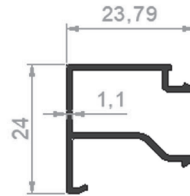

PROFILE CODE: 81011-00
WEIGHT: 1,509 Kg/m

PROFILE CODE: 81016-00
WEIGHT: 0,879 Kg/m

PROFILE CODE: 06954-00
WEIGHT: 1,673 kg/m

C60 PROFILES

PROFILE CODE: 85001-00
WEIGHT: 0,976 Kg/m

PROFILE CODE: 85002-00
WEIGHT: 1,015 Kg/m

PROFILE CODE: 85007-00
WEIGHT: 0,840 Kg/m

PROFILE CODE: 85006-00
WEIGHT: 0,607 kg/m

PROFILE CODE: 85004-00
WEIGHT: 1,461 Kg/m

PROFILE CODE: 85008-00
WEIGHT: 0,399 Kg/m

PROFILE CODE: 85009-00
WEIGHT: 0,333 Kg/m

PROFILE CODE: 85003-00
WEIGHT: 0,238 Kg/m

PROFILE CODE: 85010-00
WEIGHT: 0,226 Kg/m

PROFILE CODE: 85005-00
WEIGHT: 1,039 Kg/m

CURTAIN WALL SYSTEM

PROFILE CODE: 83001-20
WEIGHT: 1,762Kg/m

PROFILE CODE: 83009-00
WEIGHT: 0,437Kg/m