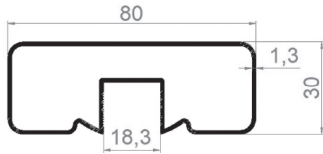

SQUARE HANDRAIL PROFILES

PROFILE CODE: 50144-00
WEIGHT: 1,041 kg/m

PROFILE CODE: 50145-00
WEIGHT: 1,017 kg/m

PROFILE CODE: 50146-00
WEIGHT: 0,932 kg/m

PROFILE CODE: 50147-00
WEIGHT: 1,219 kg/m

PROFILE CODE: 50150-00
WEIGHT: 1,185 kg/m

PROFILE CODE: 50170-00
WEIGHT: 1,215 kg/m

PROFILE CODE: 50189-00
WEIGHT: 0,967 kg/m

PROFILE CODE: 50319-00
WEIGHT: 1,239 kg/m

PROFILE CODE: 50341-00
WEIGHT: 1,308 kg/m

PROFILE CODE: 50321-00
WEIGHT: 1,019 kg/m

PROFILE CODE: 50386-00
WEIGHT: 1,500 kg/m

PROFILE CODE: 50420-00
WEIGHT: 1,021 kg/m

SQUARE HANDRAIL PROFILES

PROFILE CODE: 50869-00
WEIGHT: 0,862 kg/m

PROFILE CODE: 50400-00
WEIGHT: 1,046 kg/m

PROFILE CODE: 50389-00
WEIGHT: 1,176 kg/m