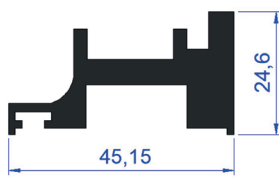

PROFILE CODE: 75419-00
WEIGHT: 0,300 Kg/m

PROFILE CODE: 75671-00
WEIGHT: 0,213 Kg/m

PROFILE CODE: 75420-00
WEIGHT: 0,130 Kg/m

PROFILE CODE: 75460-00
WEIGHT: 0,117 Kg/m

PROFILE CODE: 75458-00
WEIGHT: 0,236 Kg/m

ALDOKS SYSTEM

PROFILE CODE: 80002-00
WEIGHT: 0,210 Kg/m

PROFILE CODE: 80009-00
WEIGHT: 0,202 Kg/m

PROFILE CODE: 80010-00
WEIGHT: 0,208 Kg/m

PROFILE CODE: 80001-12
WEIGHT: 0,621 Kg/m

PROFILE CODE: 80001-18
WEIGHT: 0,874 Kg/m

PROFILE CODE: 05055-00
WEIGHT: 1,126 Kg/m

PROFILE CODE: 05787-00
WEIGHT: 0,723 Kg/m

SYSTEM PROFILES

PROFILE CODE: 81002-00
WEIGHT: 1,624 Kg/m

PROFILE CODE: 81001-00
WEIGHT: 1,033 Kg/m

PROFILE CODE: 81007-16
WEIGHT: 1,138 Kg/m