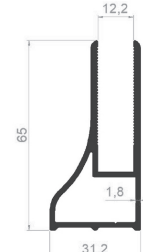

CIRCLE HANDRAIL PROFILES

PROFILE CODE: 50379-00
WEIGHT: 0,539 kg/m

PROFILE CODE: 50295-00
WEIGHT: 0,619 kg/m

PROFILE CODE: 35008-00
WEIGHT: 0,817kg/m

PROFILE CODE: 50490-00
WEIGHT: 0,754 kg/m

PROFILE CODE: 50316-00
WEIGHT: 0,671 kg/m

SQUARE HANDRAIL PROFILES

PROFILE CODE: 50395-00
WEIGHT: 3,579 Kg/m

PROFILE CODE: 50387-00
WEIGHT: 0,779 Kg/m

PROFILE CODE: 50409-00
WEIGHT: 1,957 Kg/m

PROFILE CODE: 50313-00
WEIGHT: 2,209 Kg/m

PROFILE CODE: 50142-00
WEIGHT: 1,188 Kg/m

PROFILE CODE: 50143-00
WEIGHT: 1,047 Kg/m

PROFILE CODE: 50153-00
WEIGHT: 3,785 Kg/m

PROFILE CODE: 50161-00
WEIGHT: 2,256 Kg/m

PROFILE CODE: 50149-00
WEIGHT: 0,611 Kg/m

PROFILE CODE: 50401-00
WEIGHT: 1,570 Kg/m

PROFILE CODE: 50868-00
WEIGHT: 4,523 Kg/m

GLAS SLATS

PROFILE CODE: 50410-00
WEIGHT: 0,272 Kg/m

PROFILE CODE: 50339-00
WEIGHT: 0,322 Kg/m

PROFILE CODE: 50318-00
WEIGHT: 0,319 Kg/m

PROFILE CODE: 50317-00
WEIGHT: 0,382 Kg/m