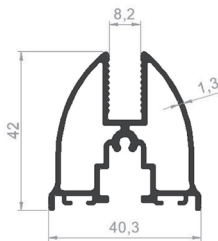

PROFILE CODE: 50392-00
WEIGHT: 2,105 Kg/m

PROFILE CODE: 50384-00
WEIGHT: 1,775 Kg/m

PROFILE CODE: 50390-00
WEIGHT: 1,374 Kg/m

PROFILE CODE: 50385-00
WEIGHT: 0,835 Kg/m

SYSTEM PROFILES

HANDRAIL PROFILES

PROFILE CODE: 75535-00
WEIGHT: 1,458 Kg/m

PROFILE CODE: 75536-00
WEIGHT: 0,983 Kg/m

PROFILE CODE: 75537-00
WEIGHT: 0,428 Kg/m

PROFILE CODE: 75885-00
WEIGHT: 1,243 Kg/m

PROFILE CODE: 75886-00
WEIGHT: 0,807 Kg/m

PROFILE CODE: 75121-00
WEIGHT: 0,411 Kg/m

PROFILE CODE: 75472-00
WEIGHT: 1,439 Kg/m

PROFILE CODE: 75469-00
WEIGHT: 0,876 Kg/m

PROFILE CODE: 75324-00
WEIGHT: 0,435 Kg/m

PROFILE CODE: 75397-00
WEIGHT: 1,532 Kg/m

PROFILE CODE: 75398-00
WEIGHT: 0,938 Kg/m

PROFILE CODE: 75400-00
WEIGHT: 0,413 Kg/m

BALCONY SYSTEM

PROFILE CODE: 75478-00
WEIGHT: 0,917 Kg/m

PROFILE CODE: 75339-00
WEIGHT: 0,935 Kg/m

PROFILE CODE: 75419-00
WEIGHT: 0,300 Kg/m

PROFILE CODE: 75421-00
WEIGHT: 0,223 kg/m