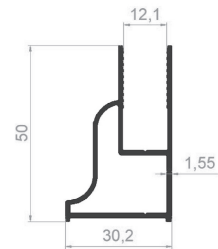

PROFILE CODE: 50386-00
WEIGHT: 1,500 kg/m

PROFILE CODE: 50420-00
WEIGHT: 1,021 kg/m

SQUARE HANDRAIL PROFILES

PROFILE CODE: 50869-00
WEIGHT: 0,862 kg/m

PROFILE CODE: 50400-00
WEIGHT: 1,046 kg/m

PROFILE CODE: 50389-00
WEIGHT: 1,176 kg/m

CIRCLE HANDRAIL PROFILES

PROFILE CODE: 50379-00
WEIGHT: 0,539 kg/m

PROFILE CODE: 50295-00
WEIGHT: 0,619 kg/m

PROFILE CODE: 35008-00
WEIGHT: 0,817kg/m

PROFILE CODE: 50490-00
WEIGHT: 0,754 kg/m

PROFILE CODE: 50316-00
WEIGHT: 0,671 kg/m

SQUARE HANDRAIL PROFILES

PROFILE CODE: 50395-00
WEIGHT: 3,579 Kg/m

PROFILE CODE: 50387-00
WEIGHT: 0,779 Kg/m

PROFILE CODE: 50409-00
WEIGHT: 1,957 Kg/m

PROFILE CODE: 50313-00
WEIGHT: 2,209 Kg/m

PROFILE CODE: 50142-00
WEIGHT: 1,188 Kg/m

PROFILE CODE: 50143-00
WEIGHT: 1,047 Kg/m

PROFILE CODE: 50153-00
WEIGHT: 3,785 Kg/m

PROFILE CODE: 50161-00
WEIGHT: 2,256 Kg/m

PROFILE CODE: 50149-00
WEIGHT: 0,611 Kg/m

PROFILE CODE: 50401-00
WEIGHT: 1,570 Kg/m