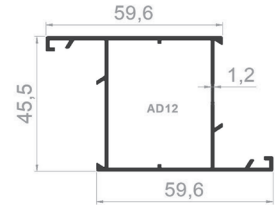

PROFILE CODE: 75458-00
WEIGHT: 0,236 Kg/m

PROFILE CODE: 75459-00
WEIGHT: 0,147 Kg/m

BALCONY SYSTEM

PROFILE CODE: 75353-00
WEIGHT: 1,708 Kg/m

PROFILE CODE: 75352-00
WEIGHT: 1,643 Kg/m

PROFILE CODE: 75425-00
WEIGHT: 0,634 Kg/m

PROFILE CODE: 75422-00
WEIGHT: 1,310 Kg/m

PROFILE CODE: 75354-00
WEIGHT: 1,093 Kg/m

PROFILE CODE: 75424-00
WEIGHT: 0,142 Kg/m

PROFILE CODE: 75382-00
WEIGHT: 0,155 Kg/m

PROFILE CODE: 75483-00
WEIGHT: 0,136 Kg/m

ALDOKS SYSTEM

PROFILE CODE: 75478-00
WEIGHT: 0,917 Kg/m

PROFILE CODE: 75339-00
WEIGHT: 0,935 Kg/m

PROFILE CODE: 75537-00
WEIGHT: 0,428 Kg/m

PROFILE CODE: 75421-00
WEIGHT: 0,223 kg/m

PROFILE CODE: 75423-00
WEIGHT: 0,141 Kg/m

PROFILE CODE: 75419-00
WEIGHT: 0,300 Kg/m

PROFILE CODE: 75671-00
WEIGHT: 0,213 Kg/m

PROFILE CODE: 75420-00
WEIGHT: 0,130 Kg/m

PROFILE CODE: 75460-00
WEIGHT: 0,117 Kg/m

PROFILE CODE: 75458-00
WEIGHT: 0,236 Kg/m