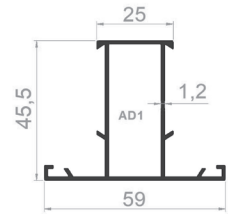

PROFILE CODE: 75423-00
WEIGHT: 0,141 Kg/m

PROFILE CODE: 75460-00
WEIGHT: 0,117 Kg/m

PROFILE CODE: 75671-00
WEIGHT: 0,213 Kg/m

PROFILE CODE: 75420-00
WEIGHT: 0,130 Kg/m

PROFILE CODE: 75457-00
WEIGHT: 0,149 Kg/m

PROFILE CODE: 75458-00
WEIGHT: 0,236 Kg/m

PROFILE CODE: 75459-00
WEIGHT: 0,147 Kg/m

BALCONY SYSTEM

PROFILE CODE: 75353-00
WEIGHT: 1,708 Kg/m

PROFILE CODE: 75352-00
WEIGHT: 1,643 Kg/m

PROFILE CODE: 75425-00
WEIGHT: 0,634 Kg/m

PROFILE CODE: 75422-00
WEIGHT: 1,310 Kg/m

PROFILE CODE: 75354-00
WEIGHT: 1,093 Kg/m

PROFILE CODE: 75424-00
WEIGHT: 0,142 Kg/m

PROFILE CODE: 75382-00
WEIGHT: 0,155 Kg/m

PROFILE CODE: 75483-00
WEIGHT: 0,136 Kg/m

ALDOKS SYSTEM

PROFILE CODE: 75478-00
WEIGHT: 0,917 Kg/m

PROFILE CODE: 75339-00
WEIGHT: 0,935 Kg/m

PROFILE CODE: 75537-00
WEIGHT: 0,428 Kg/m

PROFILE CODE: 75421-00
WEIGHT: 0,223 kg/m

PROFILE CODE: 75423-00
WEIGHT: 0,141 Kg/m