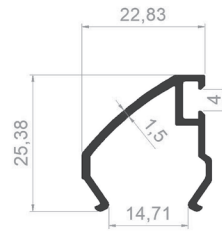

SQUARE HANDRAIL PROFILES

PROFILE CODE: 50395-00
WEIGHT: 3,579 Kg/m

PROFILE CODE: 50387-00
WEIGHT: 0,779 Kg/m

PROFILE CODE: 50409-00
WEIGHT: 1,957 Kg/m

PROFILE CODE: 50313-00
WEIGHT: 2,209 Kg/m

PROFILE CODE: 50142-00
WEIGHT: 1,188 Kg/m

PROFILE CODE: 50143-00
WEIGHT: 1,047 Kg/m

PROFILE CODE: 50153-00
WEIGHT: 3,785 Kg/m

PROFILE CODE: 50161-00
WEIGHT: 2,256 Kg/m

PROFILE CODE: 50149-00
WEIGHT: 0,611 Kg/m

PROFILE CODE: 50401-00
WEIGHT: 1,570 Kg/m

PROFILE CODE: 50868-00
WEIGHT: 4,523 Kg/m

GLAS SLATS

PROFILE CODE: 50410-00
WEIGHT: 0,272 Kg/m

PROFILE CODE: 50339-00
WEIGHT: 0,322 Kg/m

PROFILE CODE: 50318-00
WEIGHT: 0,319 Kg/m

PROFILE CODE: 50317-00
WEIGHT: 0,382 Kg/m

PROFILE CODE: 50396-00
WEIGHT: 0,472 Kg/m

PROFILE CODE: 50397-00
WEIGHT: 0,216 Kg/m

PROFILE CODE: 50156-00
WEIGHT: 0,306 Kg/m

PROFILE CODE: 50157-00
WEIGHT: 0,268 Kg/m

PROFILE CODE: 50870-00
WEIGHT: 0,223 Kg/m