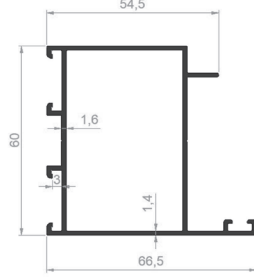

PROFILE CODE: 81012-00
WEIGHT: 1,721 Kg/m

PROFILE CODE: 81009-00
WEIGHT: 1,073 Kg/m

PROFILE CODE: 81013-00
WEIGHT: 1,225 Kg/m

PROFILE CODE: 81015-00
WEIGHT: 1,247 Kg/m

SYSTEM PROFILES

PROFILE CODE: 81014-00
WEIGHT: 1,168 Kg/m

PROFILE CODE: 81011-00
WEIGHT: 1,509 Kg/m

PROFILE CODE: 81016-00
WEIGHT: 0,879 Kg/m

PROFILE CODE: 06954-00
WEIGHT: 1,673 kg/m

C60 PROFILES

PROFILE CODE: 85001-00
WEIGHT: 0,976 Kg/m

PROFILE CODE: 85002-00
WEIGHT: 1,015 Kg/m