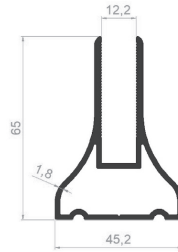

CIRCLE HANDRAIL PROFILES

PROFILE CODE: 50379-00
WEIGHT: 0,539 kg/m

PROFILE CODE: 50295-00
WEIGHT: 0,619 kg/m

PROFILE CODE: 35008-00
WEIGHT: 0,817kg/m

PROFILE CODE: 50490-00
WEIGHT: 0,754 kg/m

PROFILE CODE: 50316-00
WEIGHT: 0,671 kg/m

SQUARE HANDRAIL PROFILES

PROFILE CODE: 50395-00
WEIGHT: 3,579 Kg/m

PROFILE CODE: 50387-00
WEIGHT: 0,779 Kg/m

PROFILE CODE: 50409-00
WEIGHT: 1,957 Kg/m

PROFILE CODE: 50313-00
WEIGHT: 2,209 Kg/m

PROFILE CODE: 50142-00
WEIGHT: 1,188 Kg/m

PROFILE CODE: 50143-00
WEIGHT: 1,047 Kg/m

PROFILE CODE: 50153-00
WEIGHT: 3,785 Kg/m

PROFILE CODE: 50161-00
WEIGHT: 2,256 Kg/m

PROFILE CODE: 50149-00
WEIGHT: 0,611 Kg/m

PROFILE CODE: 50401-00
WEIGHT: 1,570 Kg/m

PROFILE CODE: 50868-00
WEIGHT: 4,523 Kg/m

GLAS SLATS

PROFILE CODE: 50410-00
WEIGHT: 0,272 Kg/m

PROFILE CODE: 50339-00
WEIGHT: 0,322 Kg/m

PROFILE CODE: 50318-00
WEIGHT: 0,319 Kg/m

PROFILE CODE: 50317-00
WEIGHT: 0,382 Kg/m