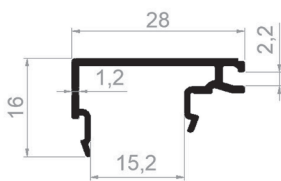

PROFILE CODE: 50868-00
WEIGHT: 4,523 Kg/m

GLAS SLATS

PROFILE CODE: 50410-00
WEIGHT: 0,272 Kg/m

PROFILE CODE: 50339-00
WEIGHT: 0,322 Kg/m

PROFILE CODE: 50318-00
WEIGHT: 0,319 Kg/m

PROFILE CODE: 50317-00
WEIGHT: 0,382 Kg/m

PROFILE CODE: 50396-00
WEIGHT: 0,472 Kg/m

PROFILE CODE: 50397-00
WEIGHT: 0,216 Kg/m

PROFILE CODE: 50156-00
WEIGHT: 0,306 Kg/m

PROFILE CODE: 50157-00
WEIGHT: 0,268 Kg/m

PROFILE CODE: 50870-00
WEIGHT: 0,223 Kg/m

PROFILE CODE: 50871-00
WEIGHT: 0,204 Kg/m

PROFILE CODE: 50314-00
WEIGHT: 0,226 Kg/m

PROFILE CODE: 50315-00
WEIGHT: 0,168 Kg/m

HANDRAIL PROFILES

PROFILE CODE: 50139-00
WEIGHT: 0,418 Kg/m

PROFILE CODE: 50140-00
WEIGHT: 0,588 Kg/m