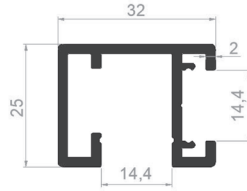

PROFILE CODE: 50868-00
WEIGHT: 4,523 Kg/m

GLAS SLATS

PROFILE CODE: 50410-00
WEIGHT: 0,272 Kg/m

PROFILE CODE: 50339-00
WEIGHT: 0,322 Kg/m

PROFILE CODE: 50318-00
WEIGHT: 0,319 Kg/m

PROFILE CODE: 50317-00
WEIGHT: 0,382 Kg/m

PROFILE CODE: 50396-00
WEIGHT: 0,472 Kg/m

PROFILE CODE: 50397-00
WEIGHT: 0,216 Kg/m

PROFILE CODE: 50156-00
WEIGHT: 0,306 Kg/m

PROFILE CODE: 50157-00
WEIGHT: 0,268 Kg/m

PROFILE CODE: 50870-00
WEIGHT: 0,223 Kg/m

PROFILE CODE: 50871-00
WEIGHT: 0,204 Kg/m

PROFILE CODE: 50314-00
WEIGHT: 0,226 Kg/m

PROFILE CODE: 50315-00
WEIGHT: 0,168 Kg/m

HANDRAIL PROFILES

PROFILE CODE: 50139-00
WEIGHT: 0,418 Kg/m

PROFILE CODE: 50140-00
WEIGHT: 0,588 Kg/m

PROFILE CODE: 50421-00
WEIGHT: 0,283 Kg/m

PROFILE CODE: 50297-00
WEIGHT: 0,240 Kg/m

PROFILE CODE: 50491-00
WEIGHT: 0,239 Kg/m

PROFILE CODE: 50391-00
WEIGHT: 1,314 Kg/m

PROFILE CODE: 50135-00
WEIGHT: 0,201 Kg/m