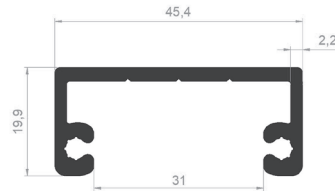

CURTAIN WALL SYSTEM

PROFILE CODE: 83014-00
WEIGHT: 0,772 Kg/m

PROFİL KODU: 83019-00
BİRİM AĞIRLIK: 0,621 Kg/m

PROFILE CODE: 75420-00
WEIGHT: 0,130 Kg/m

PROFILE CODE: 83015-00
WEIGHT: 0,369 Kg/m

PROFILE CODE: 83038-00
WEIGHT: 0,447 Kg/m

PROFILE CODE: 83037-00
WEIGHT: 0,281 Kg/m

PROFILE CODE: 83031-00
WEIGHT: 0,297 Kg/m

PROFILE CODE: 83033-00
WEIGHT: 0,686 Kg/m

SYSTEM PROFILES

PROFILE CODE: 83029-00
WEIGHT: 2,062 kg/m

PROFILE CODE: 83016-00
WEIGHT: 3,143 Kg/m