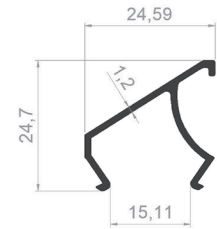

SQUARE HANDRAIL PROFILES

PROFILE CODE: 50395-00
WEIGHT: 3,579 Kg/m

PROFILE CODE: 50387-00
WEIGHT: 0,779 Kg/m

PROFILE CODE: 50409-00
WEIGHT: 1,957 Kg/m

PROFILE CODE: 50313-00
WEIGHT: 2,209 Kg/m

PROFILE CODE: 50142-00
WEIGHT: 1,188 Kg/m

PROFILE CODE: 50143-00
WEIGHT: 1,047 Kg/m

PROFILE CODE: 50153-00
WEIGHT: 3,785 Kg/m

PROFILE CODE: 50161-00
WEIGHT: 2,256 Kg/m

PROFILE CODE: 50149-00
WEIGHT: 0,611 Kg/m

PROFILE CODE: 50401-00
WEIGHT: 1,570 Kg/m

PROFILE CODE: 50868-00
WEIGHT: 4,523 Kg/m

GLAS SLATS

PROFILE CODE: 50410-00
WEIGHT: 0,272 Kg/m

PROFILE CODE: 50339-00
WEIGHT: 0,322 Kg/m

PROFILE CODE: 50318-00
WEIGHT: 0,319 Kg/m

PROFILE CODE: 50317-00
WEIGHT: 0,382 Kg/m

PROFILE CODE: 50396-00
WEIGHT: 0,472 Kg/m

PROFILE CODE: 50397-00
WEIGHT: 0,216 Kg/m

PROFILE CODE: 50156-00
WEIGHT: 0,306 Kg/m

PROFILE CODE: 50157-00
WEIGHT: 0,268 Kg/m

PROFILE CODE: 50870-00
WEIGHT: 0,223 Kg/m