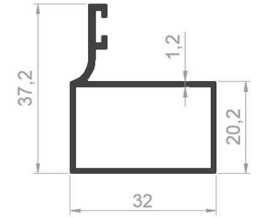

HANDRAIL PROFILES

PROFILE CODE: 35019-00
WEIGHT: 0,156 Kg/m

PROFILE CODE: 35003-00
WEIGHT: 0,166 Kg/m

PROFILE CODE: 35074-00
WEIGHT: 0,128 Kg/m

FLANGE PROFILES

PROFILE CODE: 50383-00
WEIGHT: 3,067 Kg/m

PROFILE CODE: 50872-00
WEIGHT: 2,301 Kg/m

PROFILE CODE: 50392-00
WEIGHT: 2,105 Kg/m

PROFILE CODE: 50384-00
WEIGHT: 1,775 Kg/m

PROFILE CODE: 50390-00
WEIGHT: 1,374 Kg/m

PROFILE CODE: 50385-00
WEIGHT: 0,835 Kg/m

SYSTEM PROFILES

HANDRAIL PROFILES

PROFILE CODE: 75535-00
WEIGHT: 1,458 Kg/m

PROFILE CODE: 75536-00
WEIGHT: 0,983 Kg/m

PROFILE CODE: 75537-00
WEIGHT: 0,428 Kg/m

PROFILE CODE: 75885-00
WEIGHT: 1,243 Kg/m

PROFILE CODE: 75886-00
WEIGHT: 0,807 Kg/m

PROFILE CODE: 75121-00
WEIGHT: 0,411 Kg/m