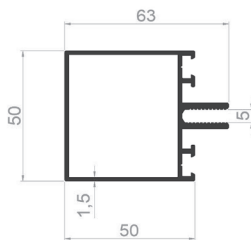

PROFILE CODE: 83030-00
WEIGHT: 1,138 Kg/m