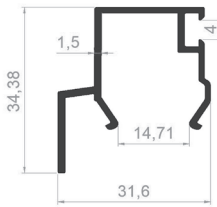

SQUARE HANDRAIL PROFILES

PROFILE CODE: 50395-00
WEIGHT: 3,579 Kg/m

PROFILE CODE: 50387-00
WEIGHT: 0,779 Kg/m

PROFILE CODE: 50409-00
WEIGHT: 1,957 Kg/m

PROFILE CODE: 50313-00
WEIGHT: 2,209 Kg/m

PROFILE CODE: 50142-00
WEIGHT: 1,188 Kg/m

PROFILE CODE: 50143-00
WEIGHT: 1,047 Kg/m

PROFILE CODE: 50153-00
WEIGHT: 3,785 Kg/m

PROFILE CODE: 50161-00
WEIGHT: 2,256 Kg/m

PROFILE CODE: 50149-00
WEIGHT: 0,611 Kg/m

PROFILE CODE: 50401-00
WEIGHT: 1,570 Kg/m

PROFILE CODE: 50868-00
WEIGHT: 4,523 Kg/m

GLAS SLATS

PROFILE CODE: 50410-00
WEIGHT: 0,272 Kg/m

PROFILE CODE: 50339-00
WEIGHT: 0,322 Kg/m

PROFILE CODE: 50318-00
WEIGHT: 0,319 Kg/m

PROFILE CODE: 50317-00
WEIGHT: 0,382 Kg/m

PROFILE CODE: 50396-00
WEIGHT: 0,472 Kg/m

PROFILE CODE: 50397-00
WEIGHT: 0,216 Kg/m

PROFILE CODE: 50156-00
WEIGHT: 0,306 Kg/m

PROFILE CODE: 50157-00
WEIGHT: 0,268 Kg/m

PROFILE CODE: 50870-00
WEIGHT: 0,223 Kg/m