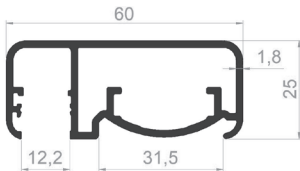

SQUARE HANDRAIL PROFILES

PROFILE CODE: 50144-00
WEIGHT: 1,041 kg/m

PROFILE CODE: 50145-00
WEIGHT: 1,017 kg/m

PROFILE CODE: 50146-00
WEIGHT: 0,932 kg/m

PROFILE CODE: 50147-00
WEIGHT: 1,219 kg/m

PROFILE CODE: 50150-00
WEIGHT: 1,185 kg/m

PROFILE CODE: 50170-00
WEIGHT: 1,215 kg/m

PROFILE CODE: 50189-00
WEIGHT: 0,967 kg/m

PROFILE CODE: 50319-00
WEIGHT: 1,239 kg/m

PROFILE CODE: 50341-00
WEIGHT: 1,308 kg/m

PROFILE CODE: 50321-00
WEIGHT: 1,019 kg/m

PROFILE CODE: 50386-00
WEIGHT: 1,500 kg/m

PROFILE CODE: 50420-00
WEIGHT: 1,021 kg/m

SQUARE HANDRAIL PROFILES

PROFILE CODE: 50869-00
WEIGHT: 0,862 kg/m

PROFILE CODE: 50400-00
WEIGHT: 1,046 kg/m

PROFILE CODE: 50389-00
WEIGHT: 1,176 kg/m