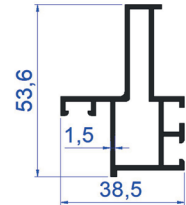

PROFILE CODE: 83002-15
WEIGHT: 0,775 Kg/m