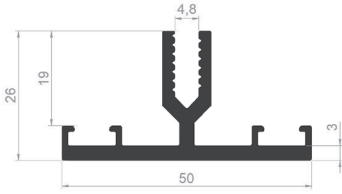

PROFILE CODE: 83008-00
WEIGHT: 0,441 Kg/m

PROFILE CODE: 83011-00
WEIGHT: 0,299 kg/m

PROFILE CODE: 83010-00
WEIGHT: 0,372 Kg/m

PROFILE CODE: 83007-00
WEIGHT: 3,041 Kg/m

PROFILE CODE: 83003-15
WEIGHT: 0,237 Kg/m

PROFILE CODE: 83004-00
WEIGHT: 0,669 Kg/m

PROFILE CODE: 83002-15
WEIGHT: 0,775 Kg/m

PROFILE CODE: 83005-15
WEIGHT: 0,685 Kg/m

PROFILE CODE: 83006-15
WEIGHT: 0,848 Kg/m

PROFILE CODE: 83012-00
WEIGHT: 1,928 Kg/m

CURTAIN WALL SYSTEM

PROFILE CODE: 83014-00
WEIGHT: 0,772 Kg/m

PROFİL KODU: 83019-00
BİRİM AĞIRLIK: 0,621 Kg/m

PROFILE CODE: 75420-00
WEIGHT: 0,130 Kg/m

PROFILE CODE: 83015-00
WEIGHT: 0,369 Kg/m

PROFILE CODE: 83038-00
WEIGHT: 0,447 Kg/m