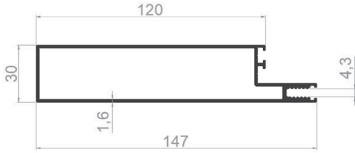

PROFILE CODE: 83047-00
WEIGHT: 1,631 Kg/m