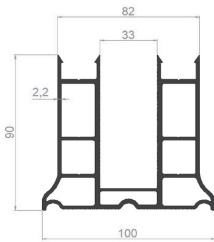

CIRCLE HANDRAIL PROFILES

PROFILE CODE: 50379-00
WEIGHT: 0,539 kg/m

PROFILE CODE: 50295-00
WEIGHT: 0,619 kg/m

PROFILE CODE: 35008-00
WEIGHT: 0,817kg/m

PROFILE CODE: 50490-00
WEIGHT: 0,754 kg/m

PROFILE CODE: 50316-00
WEIGHT: 0,671 kg/m

SQUARE HANDRAIL PROFILES

PROFILE CODE: 50395-00
WEIGHT: 3,579 Kg/m

PROFILE CODE: 50387-00
WEIGHT: 0,779 Kg/m

PROFILE CODE: 50409-00
WEIGHT: 1,957 Kg/m

PROFILE CODE: 50313-00
WEIGHT: 2,209 Kg/m

PROFILE CODE: 50142-00
WEIGHT: 1,188 Kg/m

PROFILE CODE: 50143-00
WEIGHT: 1,047 Kg/m

PROFILE CODE: 50153-00
WEIGHT: 3,785 Kg/m

PROFILE CODE: 50161-00
WEIGHT: 2,256 Kg/m

PROFILE CODE: 50149-00
WEIGHT: 0,611 Kg/m

PROFILE CODE: 50401-00
WEIGHT: 1,570 Kg/m

PROFILE CODE: 50868-00
WEIGHT: 4,523 Kg/m

GLAS SLATS

PROFILE CODE: 50410-00
WEIGHT: 0,272 Kg/m

PROFILE CODE: 50339-00
WEIGHT: 0,322 Kg/m

PROFILE CODE: 50318-00
WEIGHT: 0,319 Kg/m

PROFILE CODE: 50317-00
WEIGHT: 0,382 Kg/m