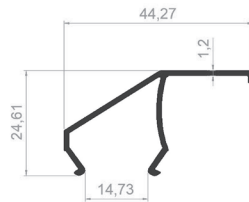

SQUARE HANDRAIL PROFILES

PROFILE CODE: 50395-00
WEIGHT: 3,579 Kg/m

PROFILE CODE: 50387-00
WEIGHT: 0,779 Kg/m

PROFILE CODE: 50409-00
WEIGHT: 1,957 Kg/m

PROFILE CODE: 50313-00
WEIGHT: 2,209 Kg/m

PROFILE CODE: 50142-00
WEIGHT: 1,188 Kg/m

PROFILE CODE: 50143-00
WEIGHT: 1,047 Kg/m

PROFILE CODE: 50153-00
WEIGHT: 3,785 Kg/m

PROFILE CODE: 50161-00
WEIGHT: 2,256 Kg/m

PROFILE CODE: 50149-00
WEIGHT: 0,611 Kg/m

PROFILE CODE: 50401-00
WEIGHT: 1,570 Kg/m

PROFILE CODE: 50868-00
WEIGHT: 4,523 Kg/m

GLAS SLATS

PROFILE CODE: 50410-00
WEIGHT: 0,272 Kg/m

PROFILE CODE: 50339-00
WEIGHT: 0,322 Kg/m

PROFILE CODE: 50318-00
WEIGHT: 0,319 Kg/m

PROFILE CODE: 50317-00
WEIGHT: 0,382 Kg/m

PROFILE CODE: 50396-00
WEIGHT: 0,472 Kg/m

PROFILE CODE: 50397-00
WEIGHT: 0,216 Kg/m

PROFILE CODE: 50156-00
WEIGHT: 0,306 Kg/m

PROFILE CODE: 50157-00
WEIGHT: 0,268 Kg/m

PROFILE CODE: 50870-00
WEIGHT: 0,223 Kg/m