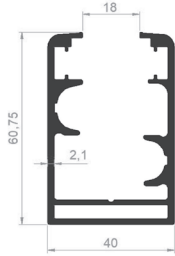

HANDRAIL PROFILES

PROFILE CODE: 35019-00
WEIGHT: 0,156 Kg/m

PROFILE CODE: 35003-00
WEIGHT: 0,166 Kg/m

PROFILE CODE: 35074-00
WEIGHT: 0,128 Kg/m

FLANGE PROFILES

PROFILE CODE: 50383-00
WEIGHT: 3,067 Kg/m

PROFILE CODE: 50872-00
WEIGHT: 2,301 Kg/m

PROFILE CODE: 50392-00
WEIGHT: 2,105 Kg/m

PROFILE CODE: 50384-00
WEIGHT: 1,775 Kg/m

PROFILE CODE: 50390-00
WEIGHT: 1,374 Kg/m

PROFILE CODE: 50385-00
WEIGHT: 0,835 Kg/m

SYSTEM PROFILES

HANDRAIL PROFILES

PROFILE CODE: 75535-00
WEIGHT: 1,458 Kg/m

PROFILE CODE: 75536-00
WEIGHT: 0,983 Kg/m

PROFILE CODE: 75537-00
WEIGHT: 0,428 Kg/m

PROFILE CODE: 75885-00
WEIGHT: 1,243 Kg/m

PROFILE CODE: 75886-00
WEIGHT: 0,807 Kg/m

PROFILE CODE: 75121-00
WEIGHT: 0,411 Kg/m

PROFILE CODE: 75472-00
WEIGHT: 1,439 Kg/m

PROFILE CODE: 75469-00
WEIGHT: 0,876 Kg/m

PROFILE CODE: 75324-00
WEIGHT: 0,435 Kg/m

PROFILE CODE: 75397-00
WEIGHT: 1,532 Kg/m

PROFILE CODE: 75398-00
WEIGHT: 0,938 Kg/m