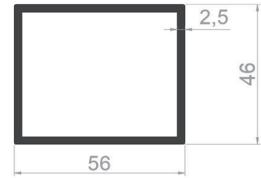

PROFILE CODE: 50871-00
WEIGHT: 0,204 Kg/m

PROFILE CODE: 50314-00
WEIGHT: 0,226 Kg/m

PROFILE CODE: 50315-00
WEIGHT: 0,168 Kg/m

HANDRAIL PROFILES

PROFILE CODE: 50139-00
WEIGHT: 0,418 Kg/m

PROFILE CODE: 50140-00
WEIGHT: 0,588 Kg/m

PROFILE CODE: 50421-00
WEIGHT: 0,283 Kg/m

PROFILE CODE: 50297-00
WEIGHT: 0,240 Kg/m

PROFILE CODE: 50491-00
WEIGHT: 0,239 Kg/m

PROFILE CODE: 50391-00
WEIGHT: 1,314 Kg/m

PROFILE CODE: 50135-00
WEIGHT: 0,201 Kg/m