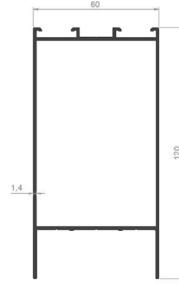

PROFILE CODE: 05055-00
WEIGHT: 1,126 Kg/m

PROFILE CODE: 05787-00
WEIGHT: 0,723 Kg/m

SYSTEM PROFILES

PROFILE CODE: 81002-00
WEIGHT: 1,624 Kg/m

PROFILE CODE: 81001-00
WEIGHT: 1,033 Kg/m

PROFILE CODE: 81007-16
WEIGHT: 1,138 Kg/m

PROFILE CODE: 81012-00
WEIGHT: 1,721 Kg/m

PROFILE CODE: 81009-00
WEIGHT: 1,073 Kg/m

PROFILE CODE: 81013-00
WEIGHT: 1,225 Kg/m

PROFILE CODE: 81015-00
WEIGHT: 1,247 Kg/m

SYSTEM PROFILES

PROFILE CODE: 81014-00
WEIGHT: 1,168 Kg/m

PROFILE CODE: 81011-00
WEIGHT: 1,509 Kg/m

PROFILE CODE: 81016-00
WEIGHT: 0,879 Kg/m

PROFILE CODE: 06954-00
WEIGHT: 1,673 kg/m

C60 PROFILES

PROFILE CODE: 85001-00
WEIGHT: 0,976 Kg/m

PROFILE CODE: 85002-00
WEIGHT: 1,015 Kg/m

PROFILE CODE: 85007-00
WEIGHT: 0,840 Kg/m

PROFILE CODE: 85006-00
WEIGHT: 0,607 kg/m

PROFILE CODE: 85004-00
WEIGHT: 1,461 Kg/m

PROFILE CODE: 85008-00
WEIGHT: 0,399 Kg/m

PROFILE CODE: 85009-00
WEIGHT: 0,333 Kg/m