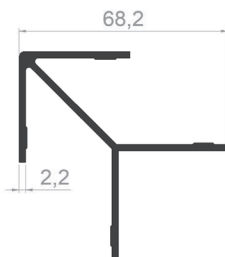

PROFILE CODE: 75422-00
WEIGHT: 1,310 Kg/m

PROFILE CODE: 75354-00
WEIGHT: 1,093 Kg/m

PROFILE CODE: 75424-00
WEIGHT: 0,142 Kg/m

PROFILE CODE: 75382-00
WEIGHT: 0,155 Kg/m

PROFILE CODE: 75483-00
WEIGHT: 0,136 Kg/m

PROFILE CODE: 75419-00
WEIGHT: 0,300 Kg/m

PROFILE CODE: 75671-00
WEIGHT: 0,213 Kg/m

PROFILE CODE: 75420-00
WEIGHT: 0,130 Kg/m

PROFILE CODE: 75460-00
WEIGHT: 0,117 Kg/m

PROFILE CODE: 75458-00
WEIGHT: 0,236 Kg/m

PROFILE CODE: 05055-00
WEIGHT: 1,126 Kg/m

PROFILE CODE: 05787-00
WEIGHT: 0,723 Kg/m

SYSTEM PROFILES

PROFILE CODE: 81002-00
WEIGHT: 1,624 Kg/m

PROFILE CODE: 81001-00
WEIGHT: 1,033 Kg/m

PROFILE CODE: 81007-16
WEIGHT: 1,138 Kg/m