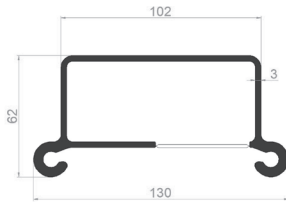

PROFILE CODE: 50296-00
WEIGHT: 0,509 Kg/m

PROFILE CODE: 35041-00
WEIGHT: 0,289 Kg/m

PROFILE CODE: 35098-00
WEIGHT: 0,561 Kg/m

PROFILE CODE: 35078-00
WEIGHT: 0,511 Kg/m

PROFILE CODE: 35040-00
WEIGHT: 0,247 Kg/m

HANDRAIL PROFILES

PROFILE CODE: 35019-00
WEIGHT: 0,156 Kg/m

PROFILE CODE: 35003-00
WEIGHT: 0,166 Kg/m

PROFILE CODE: 35074-00
WEIGHT: 0,128 Kg/m

FLANGE PROFILES

PROFILE CODE: 50383-00
WEIGHT: 3,067 Kg/m

PROFILE CODE: 50872-00
WEIGHT: 2,301 Kg/m

PROFILE CODE: 50392-00
WEIGHT: 2,105 Kg/m

PROFILE CODE: 50384-00
WEIGHT: 1,775 Kg/m

PROFILE CODE: 50390-00
WEIGHT: 1,374 Kg/m

PROFILE CODE: 50385-00
WEIGHT: 0,835 Kg/m

SYSTEM PROFILES

HANDRAIL PROFILES

PROFILE CODE: 75535-00
WEIGHT: 1,458 Kg/m