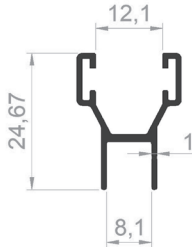

PROFILE CODE: 75536-00
WEIGHT: 0,983 Kg/m

PROFILE CODE: 75537-00
WEIGHT: 0,428 Kg/m

PROFILE CODE: 75885-00
WEIGHT: 1,243 Kg/m

PROFILE CODE: 75886-00
WEIGHT: 0,807 Kg/m

PROFILE CODE: 75121-00
WEIGHT: 0,411 Kg/m

PROFILE CODE: 75472-00
WEIGHT: 1,439 Kg/m

PROFILE CODE: 75469-00
WEIGHT: 0,876 Kg/m

PROFILE CODE: 75324-00
WEIGHT: 0,435 Kg/m

PROFILE CODE: 75397-00
WEIGHT: 1,532 Kg/m

PROFILE CODE: 75398-00
WEIGHT: 0,938 Kg/m

PROFILE CODE: 75400-00
WEIGHT: 0,413 Kg/m

BALCONY SYSTEM

PROFILE CODE: 75478-00
WEIGHT: 0,917 Kg/m

PROFILE CODE: 75339-00
WEIGHT: 0,935 Kg/m

PROFILE CODE: 75419-00
WEIGHT: 0,300 Kg/m

PROFILE CODE: 75421-00
WEIGHT: 0,223 kg/m

PROFILE CODE: 75423-00
WEIGHT: 0,141 Kg/m

PROFILE CODE: 75460-00
WEIGHT: 0,117 Kg/m

PROFILE CODE: 75671-00
WEIGHT: 0,213 Kg/m

PROFILE CODE: 75420-00
WEIGHT: 0,130 Kg/m

PROFILE CODE: 75457-00
WEIGHT: 0,149 Kg/m