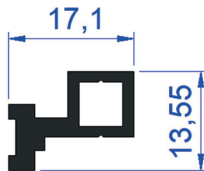

PROFILE CODE: 83008-00
WEIGHT: 0,441 Kg/m

PROFILE CODE: 83011-00
WEIGHT: 0,299 kg/m

PROFILE CODE: 83010-00
WEIGHT: 0,372 Kg/m

PROFILE CODE: 83007-00
WEIGHT: 3,041 Kg/m

PROFILE CODE: 83003-15
WEIGHT: 0,237 Kg/m