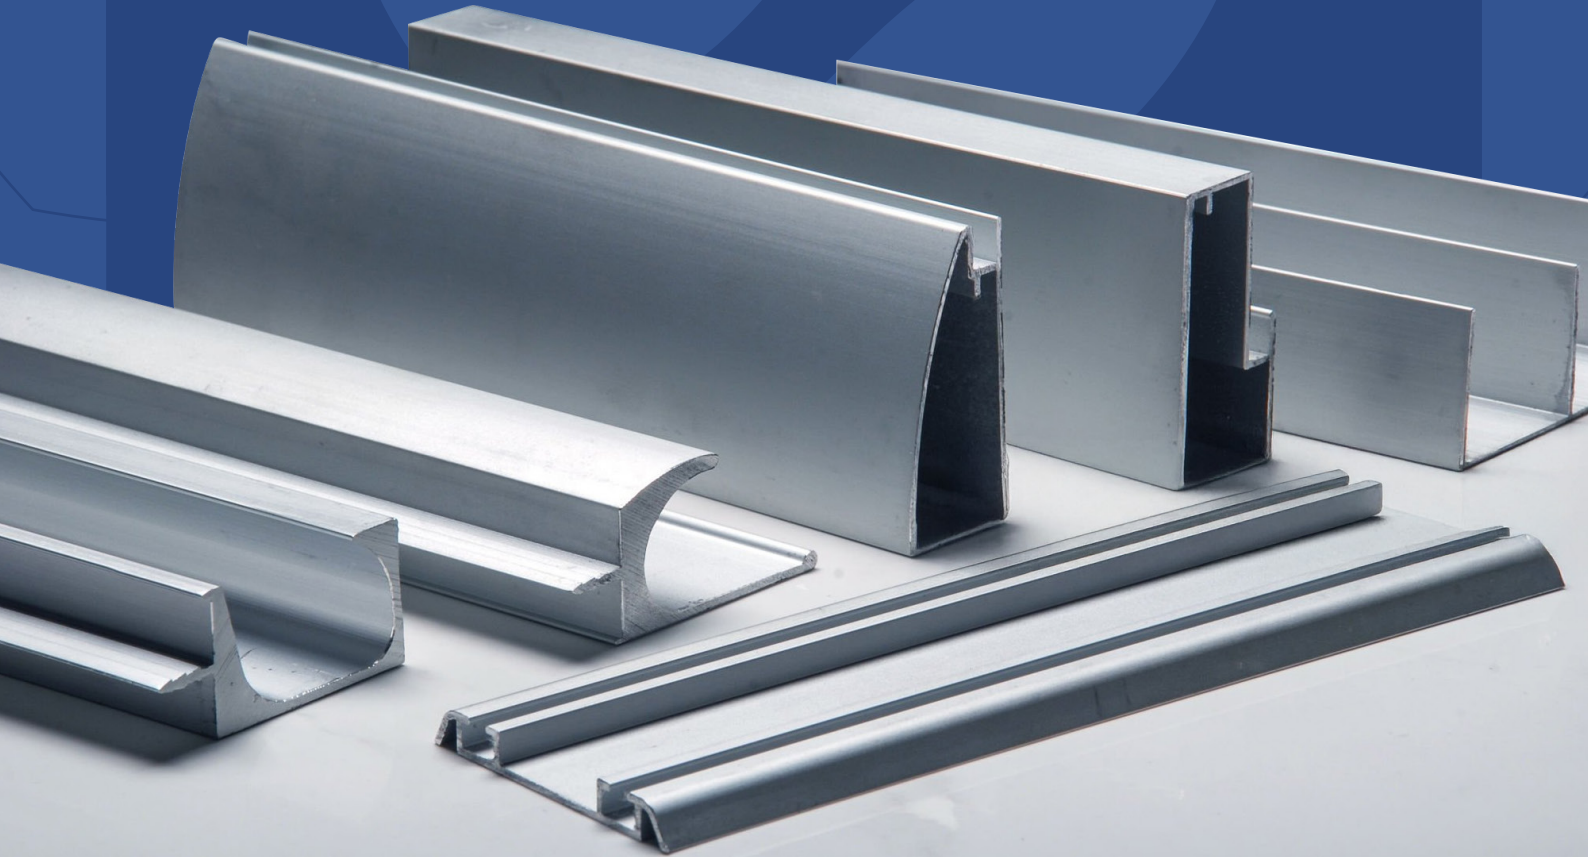

altım
alüminyum

Altım Alüminyum

PROFILE
catalog

Production Capacity

17.450
Ton/Year

Number of Customers

650+

Domestic and
International Share