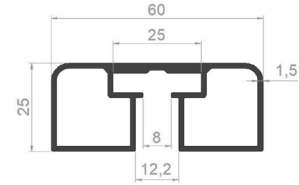

SQUARE HANDRAIL PROFILES

PROFILE CODE: 50144-00
WEIGHT: 1,041 kg/m

PROFILE CODE: 50145-00
WEIGHT: 1,017 kg/m

PROFILE CODE: 50146-00
WEIGHT: 0,932 kg/m

PROFILE CODE: 50147-00
WEIGHT: 1,219 kg/m

PROFILE CODE: 50150-00
WEIGHT: 1,185 kg/m

PROFILE CODE: 50170-00
WEIGHT: 1,215 kg/m

PROFILE CODE: 50189-00
WEIGHT: 0,967 kg/m

PROFILE CODE: 50319-00
WEIGHT: 1,239 kg/m

PROFILE CODE: 50341-00
WEIGHT: 1,308 kg/m

PROFILE CODE: 50321-00
WEIGHT: 1,019 kg/m