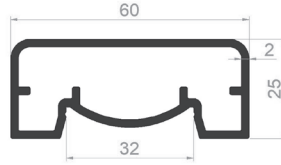

SQUARE HANDRAIL PROFILES

PROFILE CODE: 50144-00
WEIGHT: 1,041 kg/m

PROFILE CODE: 50145-00
WEIGHT: 1,017 kg/m

PROFILE CODE: 50146-00
WEIGHT: 0,932 kg/m

PROFILE CODE: 50147-00
WEIGHT: 1,219 kg/m

PROFILE CODE: 50150-00
WEIGHT: 1,185 kg/m