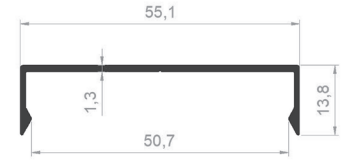

CURTAIN WALL SYSTEM

PROFILE CODE: 83014-00
WEIGHT: 0,772 Kg/m

PROFİL KODU: 83019-00
BİRİM AĞIRLIK: 0,621 Kg/m

PROFILE CODE: 75420-00
WEIGHT: 0,130 Kg/m

PROFILE CODE: 83015-00
WEIGHT: 0,369 Kg/m

PROFILE CODE: 83038-00
WEIGHT: 0,447 Kg/m