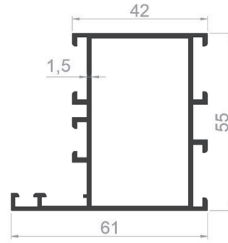

PROFILE CODE: 05055-00
WEIGHT: 1,126 Kg/m

PROFILE CODE: 05787-00
WEIGHT: 0,723 Kg/m

SYSTEM PROFILES

PROFILE CODE: 81002-00
WEIGHT: 1,624 Kg/m

PROFILE CODE: 81001-00
WEIGHT: 1,033 Kg/m

PROFILE CODE: 81007-16
WEIGHT: 1,138 Kg/m

PROFILE CODE: 81008-00
WEIGHT: 1,325 kg/m

PROFILE CODE: 81003-00
WEIGHT: 0,338 Kg/m

PROFILE CODE: 81004-00
WEIGHT: 0,214 Kg/m

PROFILE CODE: 81006-00
WEIGHT: 0,354 Kg/m

PROFILE CODE: 81010-00
WEIGHT: 2,282 Kg/m