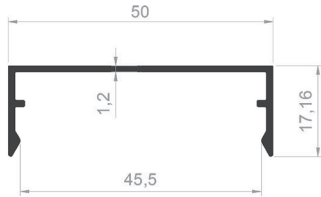

CURTAIN WALL SYSTEM

PROFILE CODE: 83014-00
WEIGHT: 0,772 Kg/m

PROFİL KODU: 83019-00
BİRİM AĞIRLIK: 0,621 Kg/m

PROFILE CODE: 75420-00
WEIGHT: 0,130 Kg/m

PROFILE CODE: 83015-00
WEIGHT: 0,369 Kg/m

PROFILE CODE: 83038-00
WEIGHT: 0,447 Kg/m

PROFILE CODE: 83037-00
WEIGHT: 0,281 Kg/m

PROFILE CODE: 83031-00
WEIGHT: 0,297 Kg/m

PROFILE CODE: 83033-00
WEIGHT: 0,686 Kg/m

SYSTEM PROFILES

PROFILE CODE: 83029-00
WEIGHT: 2,062 kg/m

PROFILE CODE: 83016-00
WEIGHT: 3,143 Kg/m