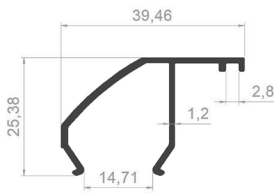

SQUARE HANDRAIL PROFILES

PROFILE CODE: 50395-00
WEIGHT: 3,579 Kg/m

PROFILE CODE: 50387-00
WEIGHT: 0,779 Kg/m

PROFILE CODE: 50409-00
WEIGHT: 1,957 Kg/m

PROFILE CODE: 50313-00
WEIGHT: 2,209 Kg/m

PROFILE CODE: 50142-00
WEIGHT: 1,188 Kg/m

PROFILE CODE: 50143-00
WEIGHT: 1,047 Kg/m

PROFILE CODE: 50153-00
WEIGHT: 3,785 Kg/m

PROFILE CODE: 50161-00
WEIGHT: 2,256 Kg/m

PROFILE CODE: 50149-00
WEIGHT: 0,611 Kg/m

PROFILE CODE: 50401-00
WEIGHT: 1,570 Kg/m

PROFILE CODE: 50868-00
WEIGHT: 4,523 Kg/m

GLAS SLATS

PROFILE CODE: 50410-00
WEIGHT: 0,272 Kg/m

PROFILE CODE: 50339-00
WEIGHT: 0,322 Kg/m

PROFILE CODE: 50318-00
WEIGHT: 0,319 Kg/m

PROFILE CODE: 50317-00
WEIGHT: 0,382 Kg/m

PROFILE CODE: 50396-00
WEIGHT: 0,472 Kg/m

PROFILE CODE: 50397-00
WEIGHT: 0,216 Kg/m

PROFILE CODE: 50156-00
WEIGHT: 0,306 Kg/m

PROFILE CODE: 50157-00
WEIGHT: 0,268 Kg/m

PROFILE CODE: 50870-00
WEIGHT: 0,223 Kg/m