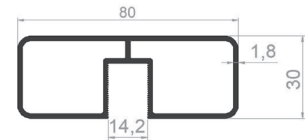

SQUARE HANDRAIL PROFILES

PROFILE CODE: 50144-00
WEIGHT: 1,041 kg/m

PROFILE CODE: 50145-00
WEIGHT: 1,017 kg/m

PROFILE CODE: 50146-00
WEIGHT: 0,932 kg/m

PROFILE CODE: 50147-00
WEIGHT: 1,219 kg/m

PROFILE CODE: 50150-00
WEIGHT: 1,185 kg/m

PROFILE CODE: 50170-00
WEIGHT: 1,215 kg/m

PROFILE CODE: 50189-00
WEIGHT: 0,967 kg/m

PROFILE CODE: 50319-00
WEIGHT: 1,239 kg/m

PROFILE CODE: 50341-00
WEIGHT: 1,308 kg/m

PROFILE CODE: 50321-00
WEIGHT: 1,019 kg/m