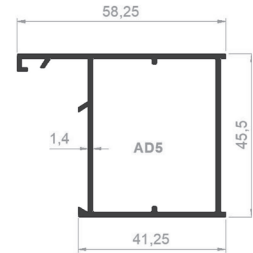

PROFILE CODE: 75458-00
WEIGHT: 0,236 Kg/m

PROFILE CODE: 75459-00
WEIGHT: 0,147 Kg/m

BALCONY SYSTEM

PROFILE CODE: 75353-00
WEIGHT: 1,708 Kg/m

PROFILE CODE: 75352-00
WEIGHT: 1,643 Kg/m

PROFILE CODE: 75425-00
WEIGHT: 0,634 Kg/m

PROFILE CODE: 75422-00
WEIGHT: 1,310 Kg/m

PROFILE CODE: 75354-00
WEIGHT: 1,093 Kg/m

PROFILE CODE: 75424-00
WEIGHT: 0,142 Kg/m

PROFILE CODE: 75382-00
WEIGHT: 0,155 Kg/m

PROFILE CODE: 75483-00
WEIGHT: 0,136 Kg/m

ALDOKS SYSTEM

PROFILE CODE: 75478-00
WEIGHT: 0,917 Kg/m

PROFILE CODE: 75339-00
WEIGHT: 0,935 Kg/m

PROFILE CODE: 75537-00
WEIGHT: 0,428 Kg/m

PROFILE CODE: 75421-00
WEIGHT: 0,223 kg/m

PROFILE CODE: 75423-00
WEIGHT: 0,141 Kg/m

PROFILE CODE: 75419-00
WEIGHT: 0,300 Kg/m

PROFILE CODE: 75671-00
WEIGHT: 0,213 Kg/m

PROFILE CODE: 75420-00
WEIGHT: 0,130 Kg/m

PROFILE CODE: 75460-00
WEIGHT: 0,117 Kg/m

PROFILE CODE: 75458-00
WEIGHT: 0,236 Kg/m