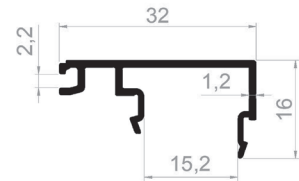

PROFILE CODE: 50868-00
WEIGHT: 4,523 Kg/m

GLAS SLATS

PROFILE CODE: 50410-00
WEIGHT: 0,272 Kg/m

PROFILE CODE: 50339-00
WEIGHT: 0,322 Kg/m

PROFILE CODE: 50318-00
WEIGHT: 0,319 Kg/m

PROFILE CODE: 50317-00
WEIGHT: 0,382 Kg/m

PROFILE CODE: 50396-00
WEIGHT: 0,472 Kg/m

PROFILE CODE: 50397-00
WEIGHT: 0,216 Kg/m

PROFILE CODE: 50156-00
WEIGHT: 0,306 Kg/m

PROFILE CODE: 50157-00
WEIGHT: 0,268 Kg/m

PROFILE CODE: 50870-00
WEIGHT: 0,223 Kg/m

PROFILE CODE: 50871-00
WEIGHT: 0,204 Kg/m

PROFILE CODE: 50314-00
WEIGHT: 0,226 Kg/m

PROFILE CODE: 50315-00
WEIGHT: 0,168 Kg/m

HANDRAIL PROFILES

PROFILE CODE: 50139-00
WEIGHT: 0,418 Kg/m

PROFILE CODE: 50140-00
WEIGHT: 0,588 Kg/m