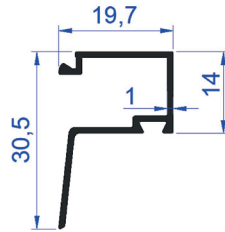

PROFILE CODE: 80009-00
WEIGHT: 0,202 Kg/m