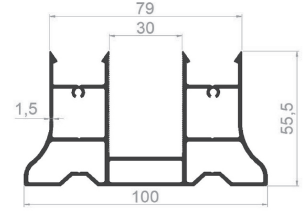

PROFILE CODE: 50386-00
WEIGHT: 1,500 kg/m

PROFILE CODE: 50420-00
WEIGHT: 1,021 kg/m

SQUARE HANDRAIL PROFILES

PROFILE CODE: 50869-00
WEIGHT: 0,862 kg/m

PROFILE CODE: 50400-00
WEIGHT: 1,046 kg/m

PROFILE CODE: 50389-00
WEIGHT: 1,176 kg/m

CIRCLE HANDRAIL PROFILES

PROFILE CODE: 50379-00
WEIGHT: 0,539 kg/m

PROFILE CODE: 50295-00
WEIGHT: 0,619 kg/m

PROFILE CODE: 35008-00
WEIGHT: 0,817kg/m

PROFILE CODE: 50490-00
WEIGHT: 0,754 kg/m

PROFILE CODE: 50316-00
WEIGHT: 0,671 kg/m

SQUARE HANDRAIL PROFILES

PROFILE CODE: 50395-00
WEIGHT: 3,579 Kg/m

PROFILE CODE: 50387-00
WEIGHT: 0,779 Kg/m

PROFILE CODE: 50409-00
WEIGHT: 1,957 Kg/m

PROFILE CODE: 50313-00
WEIGHT: 2,209 Kg/m

PROFILE CODE: 50142-00
WEIGHT: 1,188 Kg/m