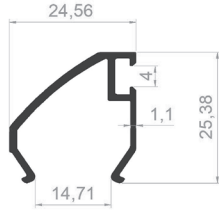

SQUARE HANDRAIL PROFILES

PROFILE CODE: 50395-00
WEIGHT: 3,579 Kg/m

PROFILE CODE: 50387-00
WEIGHT: 0,779 Kg/m

PROFILE CODE: 50409-00
WEIGHT: 1,957 Kg/m

PROFILE CODE: 50313-00
WEIGHT: 2,209 Kg/m

PROFILE CODE: 50142-00
WEIGHT: 1,188 Kg/m

PROFILE CODE: 50143-00
WEIGHT: 1,047 Kg/m

PROFILE CODE: 50153-00
WEIGHT: 3,785 Kg/m

PROFILE CODE: 50161-00
WEIGHT: 2,256 Kg/m

PROFILE CODE: 50149-00
WEIGHT: 0,611 Kg/m

PROFILE CODE: 50401-00
WEIGHT: 1,570 Kg/m

PROFILE CODE: 50868-00
WEIGHT: 4,523 Kg/m

GLAS SLATS

PROFILE CODE: 50410-00
WEIGHT: 0,272 Kg/m

PROFILE CODE: 50339-00
WEIGHT: 0,322 Kg/m

PROFILE CODE: 50318-00
WEIGHT: 0,319 Kg/m

PROFILE CODE: 50317-00
WEIGHT: 0,382 Kg/m