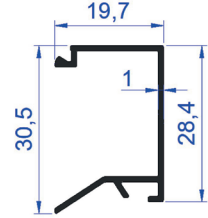

PROFILE CODE: 80010-00
WEIGHT: 0,208 Kg/m