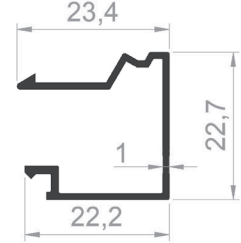

PROFILE CODE: 81004-00
WEIGHT: 0,214 Kg/m