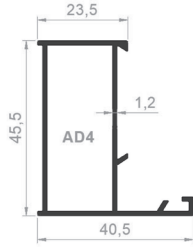

PROFILE CODE: 75423-00
WEIGHT: 0,141 Kg/m

PROFILE CODE: 75460-00
WEIGHT: 0,117 Kg/m

PROFILE CODE: 75671-00
WEIGHT: 0,213 Kg/m

PROFILE CODE: 75420-00
WEIGHT: 0,130 Kg/m

PROFILE CODE: 75457-00
WEIGHT: 0,149 Kg/m

PROFILE CODE: 75458-00
WEIGHT: 0,236 Kg/m

PROFILE CODE: 75459-00
WEIGHT: 0,147 Kg/m

BALCONY SYSTEM

PROFILE CODE: 75353-00
WEIGHT: 1,708 Kg/m

PROFILE CODE: 75352-00
WEIGHT: 1,643 Kg/m

PROFILE CODE: 75425-00
WEIGHT: 0,634 Kg/m

PROFILE CODE: 75422-00
WEIGHT: 1,310 Kg/m

PROFILE CODE: 75354-00
WEIGHT: 1,093 Kg/m

PROFILE CODE: 75424-00
WEIGHT: 0,142 Kg/m

PROFILE CODE: 75382-00
WEIGHT: 0,155 Kg/m

PROFILE CODE: 75483-00
WEIGHT: 0,136 Kg/m

ALDOKS SYSTEM

PROFILE CODE: 75478-00
WEIGHT: 0,917 Kg/m

PROFILE CODE: 75339-00
WEIGHT: 0,935 Kg/m

PROFILE CODE: 75537-00
WEIGHT: 0,428 Kg/m

PROFILE CODE: 75421-00
WEIGHT: 0,223 kg/m

PROFILE CODE: 75423-00
WEIGHT: 0,141 Kg/m