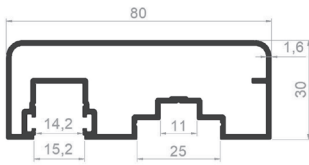

SQUARE HANDRAIL PROFILES

PROFILE CODE: 50144-00
WEIGHT: 1,041 kg/m

PROFILE CODE: 50145-00
WEIGHT: 1,017 kg/m

PROFILE CODE: 50146-00
WEIGHT: 0,932 kg/m

PROFILE CODE: 50147-00
WEIGHT: 1,219 kg/m

PROFILE CODE: 50150-00
WEIGHT: 1,185 kg/m

PROFILE CODE: 50170-00
WEIGHT: 1,215 kg/m

PROFILE CODE: 50189-00
WEIGHT: 0,967 kg/m

PROFILE CODE: 50319-00
WEIGHT: 1,239 kg/m

PROFILE CODE: 50341-00
WEIGHT: 1,308 kg/m

PROFILE CODE: 50321-00
WEIGHT: 1,019 kg/m

PROFILE CODE: 50386-00
WEIGHT: 1,500 kg/m

PROFILE CODE: 50420-00
WEIGHT: 1,021 kg/m

SQUARE HANDRAIL PROFILES

PROFILE CODE: 50869-00
WEIGHT: 0,862 kg/m

PROFILE CODE: 50400-00
WEIGHT: 1,046 kg/m

PROFILE CODE: 50389-00
WEIGHT: 1,176 kg/m