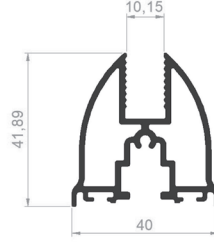

PROFILE CODE: 50392-00
WEIGHT: 2,105 Kg/m

PROFILE CODE: 50384-00
WEIGHT: 1,775 Kg/m

PROFILE CODE: 50390-00
WEIGHT: 1,374 Kg/m

PROFILE CODE: 50385-00
WEIGHT: 0,835 Kg/m

SYSTEM PROFILES

HANDRAIL PROFILES

PROFILE CODE: 75535-00
WEIGHT: 1,458 Kg/m

PROFILE CODE: 75536-00
WEIGHT: 0,983 Kg/m

PROFILE CODE: 75537-00
WEIGHT: 0,428 Kg/m

PROFILE CODE: 75885-00
WEIGHT: 1,243 Kg/m

PROFILE CODE: 75886-00
WEIGHT: 0,807 Kg/m

PROFILE CODE: 75121-00
WEIGHT: 0,411 Kg/m

PROFILE CODE: 75472-00
WEIGHT: 1,439 Kg/m

PROFILE CODE: 75469-00
WEIGHT: 0,876 Kg/m

PROFILE CODE: 75324-00
WEIGHT: 0,435 Kg/m

PROFILE CODE: 75397-00
WEIGHT: 1,532 Kg/m

PROFILE CODE: 75398-00
WEIGHT: 0,938 Kg/m

PROFILE CODE: 75400-00
WEIGHT: 0,413 Kg/m

BALCONY SYSTEM

PROFILE CODE: 75478-00
WEIGHT: 0,917 Kg/m

PROFILE CODE: 75339-00
WEIGHT: 0,935 Kg/m

PROFILE CODE: 75419-00
WEIGHT: 0,300 Kg/m

PROFILE CODE: 75421-00
WEIGHT: 0,223 kg/m