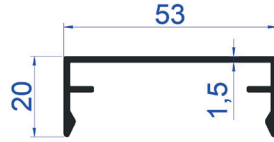

PROFILE CODE: 85007-00
WEIGHT: 0,840 Kg/m

PROFILE CODE: 85006-00
WEIGHT: 0,607 kg/m

PROFILE CODE: 85004-00
WEIGHT: 1,461 Kg/m

PROFILE CODE: 85008-00
WEIGHT: 0,399 Kg/m

PROFILE CODE: 85009-00
WEIGHT: 0,333 Kg/m

PROFILE CODE: 85003-00
WEIGHT: 0,238 Kg/m

PROFILE CODE: 85010-00
WEIGHT: 0,226 Kg/m

PROFILE CODE: 85005-00
WEIGHT: 1,039 Kg/m

CURTAIN WALL SYSTEM

PROFILE CODE: 83001-20
WEIGHT: 1,762Kg/m

PROFILE CODE: 83009-00
WEIGHT: 0,437Kg/m