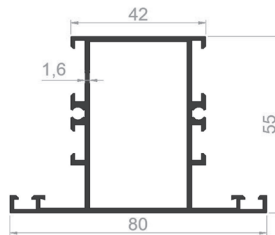

PROFILE CODE: 05055-00
WEIGHT: 1,126 Kg/m

PROFILE CODE: 05787-00
WEIGHT: 0,723 Kg/m

SYSTEM PROFILES

PROFILE CODE: 81002-00
WEIGHT: 1,624 Kg/m

PROFILE CODE: 81001-00
WEIGHT: 1,033 Kg/m

PROFILE CODE: 81007-16
WEIGHT: 1,138 Kg/m

PROFILE CODE: 81008-00
WEIGHT: 1,325 kg/m

PROFILE CODE: 81003-00
WEIGHT: 0,338 Kg/m

PROFILE CODE: 81004-00
WEIGHT: 0,214 Kg/m

PROFILE CODE: 81006-00
WEIGHT: 0,354 Kg/m

PROFILE CODE: 81010-00
WEIGHT: 2,282 Kg/m

PROFILE CODE: 81012-00
WEIGHT: 1,721 Kg/m

PROFILE CODE: 81009-00
WEIGHT: 1,073 Kg/m

PROFILE CODE: 81013-00
WEIGHT: 1,225 Kg/m

PROFILE CODE: 81015-00
WEIGHT: 1,247 Kg/m

SYSTEM PROFILES

PROFILE CODE: 81014-00
WEIGHT: 1,168 Kg/m