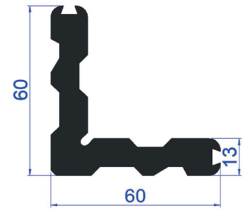

PROFILE CODE: 83007-00
WEIGHT: 3,041 Kg/m