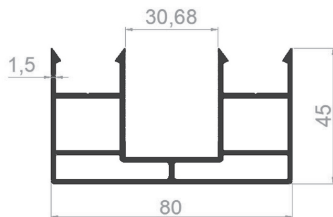

SQUARE HANDRAIL PROFILES

PROFILE CODE: 50395-00
WEIGHT: 3,579 Kg/m

PROFILE CODE: 50387-00
WEIGHT: 0,779 Kg/m

PROFILE CODE: 50409-00
WEIGHT: 1,957 Kg/m

PROFILE CODE: 50313-00
WEIGHT: 2,209 Kg/m

PROFILE CODE: 50142-00
WEIGHT: 1,188 Kg/m

PROFILE CODE: 50143-00
WEIGHT: 1,047 Kg/m

PROFILE CODE: 50153-00
WEIGHT: 3,785 Kg/m

PROFILE CODE: 50161-00
WEIGHT: 2,256 Kg/m

PROFILE CODE: 50149-00
WEIGHT: 0,611 Kg/m

PROFILE CODE: 50401-00
WEIGHT: 1,570 Kg/m

PROFILE CODE: 50868-00
WEIGHT: 4,523 Kg/m

GLAS SLATS

PROFILE CODE: 50410-00
WEIGHT: 0,272 Kg/m

PROFILE CODE: 50339-00
WEIGHT: 0,322 Kg/m

PROFILE CODE: 50318-00
WEIGHT: 0,319 Kg/m

PROFILE CODE: 50317-00
WEIGHT: 0,382 Kg/m