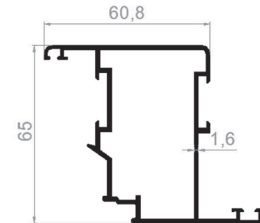

PROFILE CODE: 05055-00
WEIGHT: 1,126 Kg/m

PROFILE CODE: 05787-00
WEIGHT: 0,723 Kg/m

SYSTEM PROFILES

PROFILE CODE: 81002-00
WEIGHT: 1,624 Kg/m

PROFILE CODE: 81001-00
WEIGHT: 1,033 Kg/m

PROFILE CODE: 81007-16
WEIGHT: 1,138 Kg/m

PROFILE CODE: 81008-00
WEIGHT: 1,325 kg/m

PROFILE CODE: 81003-00
WEIGHT: 0,338 Kg/m

PROFILE CODE: 81004-00
WEIGHT: 0,214 Kg/m

PROFILE CODE: 81006-00
WEIGHT: 0,354 Kg/m

PROFILE CODE: 81010-00
WEIGHT: 2,282 Kg/m

PROFILE CODE: 81012-00
WEIGHT: 1,721 Kg/m

PROFILE CODE: 81009-00
WEIGHT: 1,073 Kg/m

PROFILE CODE: 81013-00
WEIGHT: 1,225 Kg/m

PROFILE CODE: 81015-00
WEIGHT: 1,247 Kg/m

SYSTEM PROFILES

PROFILE CODE: 81014-00
WEIGHT: 1,168 Kg/m