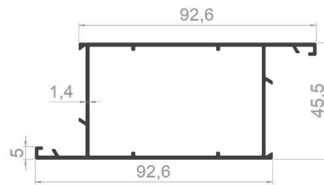

PROFILE CODE: 75420-00
WEIGHT: 0,130 Kg/m