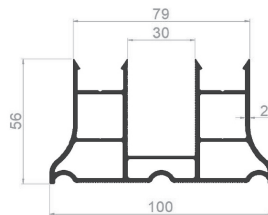

CIRCLE HANDRAIL PROFILES

PROFILE CODE: 50379-00
WEIGHT: 0,539 kg/m

PROFILE CODE: 50295-00
WEIGHT: 0,619 kg/m

PROFILE CODE: 35008-00
WEIGHT: 0,817kg/m

PROFILE CODE: 50490-00
WEIGHT: 0,754 kg/m

PROFILE CODE: 50316-00
WEIGHT: 0,671 kg/m

SQUARE HANDRAIL PROFILES

PROFILE CODE: 50395-00
WEIGHT: 3,579 Kg/m

PROFILE CODE: 50387-00
WEIGHT: 0,779 Kg/m

PROFILE CODE: 50409-00
WEIGHT: 1,957 Kg/m

PROFILE CODE: 50313-00
WEIGHT: 2,209 Kg/m

PROFILE CODE: 50142-00
WEIGHT: 1,188 Kg/m

PROFILE CODE: 50143-00
WEIGHT: 1,047 Kg/m

PROFILE CODE: 50153-00
WEIGHT: 3,785 Kg/m

PROFILE CODE: 50161-00
WEIGHT: 2,256 Kg/m

PROFILE CODE: 50149-00
WEIGHT: 0,611 Kg/m

PROFILE CODE: 50401-00
WEIGHT: 1,570 Kg/m

PROFILE CODE: 50868-00
WEIGHT: 4,523 Kg/m

GLAS SLATS

PROFILE CODE: 50410-00
WEIGHT: 0,272 Kg/m

PROFILE CODE: 50339-00
WEIGHT: 0,322 Kg/m

PROFILE CODE: 50318-00
WEIGHT: 0,319 Kg/m

PROFILE CODE: 50317-00
WEIGHT: 0,382 Kg/m