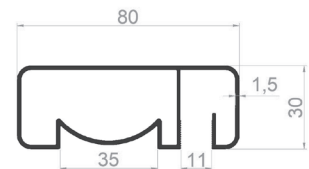

SQUARE HANDRAIL PROFILES

PROFILE CODE: 50144-00
WEIGHT: 1,041 kg/m

PROFILE CODE: 50145-00
WEIGHT: 1,017 kg/m

PROFILE CODE: 50146-00
WEIGHT: 0,932 kg/m

PROFILE CODE: 50147-00
WEIGHT: 1,219 kg/m

PROFILE CODE: 50150-00
WEIGHT: 1,185 kg/m

PROFILE CODE: 50170-00
WEIGHT: 1,215 kg/m

PROFILE CODE: 50189-00
WEIGHT: 0,967 kg/m

PROFILE CODE: 50319-00
WEIGHT: 1,239 kg/m

PROFILE CODE: 50341-00
WEIGHT: 1,308 kg/m

PROFILE CODE: 50321-00
WEIGHT: 1,019 kg/m

PROFILE CODE: 50386-00
WEIGHT: 1,500 kg/m

PROFILE CODE: 50420-00
WEIGHT: 1,021 kg/m

SQUARE HANDRAIL PROFILES

PROFILE CODE: 50869-00
WEIGHT: 0,862 kg/m

PROFILE CODE: 50400-00
WEIGHT: 1,046 kg/m

PROFILE CODE: 50389-00
WEIGHT: 1,176 kg/m