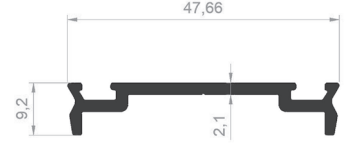

PROFILE CODE: 75420-00
WEIGHT: 0,130 Kg/m