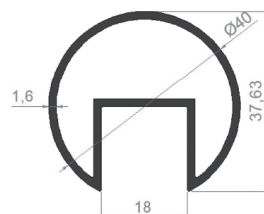

SQUARE HANDRAIL PROFILES

PROFILE CODE: 50144-00
WEIGHT: 1,041 kg/m

PROFILE CODE: 50145-00
WEIGHT: 1,017 kg/m

PROFILE CODE: 50146-00
WEIGHT: 0,932 kg/m

PROFILE CODE: 50147-00
WEIGHT: 1,219 kg/m

PROFILE CODE: 50150-00
WEIGHT: 1,185 kg/m

PROFILE CODE: 50386-00
WEIGHT: 1,500 kg/m

PROFILE CODE: 50420-00
WEIGHT: 1,021 kg/m

SQUARE HANDRAIL PROFILES

PROFILE CODE: 50869-00
WEIGHT: 0,862 kg/m

PROFILE CODE: 50400-00
WEIGHT: 1,046 kg/m

PROFILE CODE: 50389-00
WEIGHT: 1,176 kg/m

CIRCLE HANDRAIL PROFILES

PROFILE CODE: 50379-00
WEIGHT: 0,539 kg/m

PROFILE CODE: 50295-00
WEIGHT: 0,619 kg/m

PROFILE CODE: 35008-00
WEIGHT: 0,817kg/m

PROFILE CODE: 50490-00
WEIGHT: 0,754 kg/m

PROFILE CODE: 50316-00
WEIGHT: 0,671 kg/m

SQUARE HANDRAIL PROFILES

PROFILE CODE: 50395-00
WEIGHT: 3,579 Kg/m

PROFILE CODE: 50387-00
WEIGHT: 0,779 Kg/m

PROFILE CODE: 50409-00
WEIGHT: 1,957 Kg/m

PROFILE CODE: 50313-00
WEIGHT: 2,209 Kg/m

PROFILE CODE: 50142-00
WEIGHT: 1,188 Kg/m