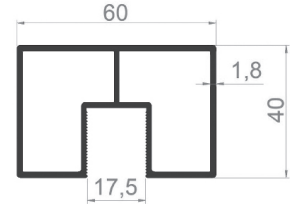

SQUARE HANDRAIL PROFILES

PROFILE CODE: 50144-00
WEIGHT: 1,041 kg/m

PROFILE CODE: 50145-00
WEIGHT: 1,017 kg/m

PROFILE CODE: 50146-00
WEIGHT: 0,932 kg/m

PROFILE CODE: 50147-00
WEIGHT: 1,219 kg/m

PROFILE CODE: 50150-00
WEIGHT: 1,185 kg/m

PROFILE CODE: 50170-00
WEIGHT: 1,215 kg/m

PROFILE CODE: 50189-00
WEIGHT: 0,967 kg/m

PROFILE CODE: 50319-00
WEIGHT: 1,239 kg/m

PROFILE CODE: 50341-00
WEIGHT: 1,308 kg/m

PROFILE CODE: 50321-00
WEIGHT: 1,019 kg/m

PROFILE CODE: 50386-00
WEIGHT: 1,500 kg/m

PROFILE CODE: 50420-00
WEIGHT: 1,021 kg/m

SQUARE HANDRAIL PROFILES

PROFILE CODE: 50869-00
WEIGHT: 0,862 kg/m

PROFILE CODE: 50400-00
WEIGHT: 1,046 kg/m

PROFILE CODE: 50389-00
WEIGHT: 1,176 kg/m

CIRCLE HANDRAIL PROFILES

PROFILE CODE: 50379-00
WEIGHT: 0,539 kg/m

PROFILE CODE: 50295-00
WEIGHT: 0,619 kg/m

PROFILE CODE: 35008-00
WEIGHT: 0,817kg/m

PROFILE CODE: 50490-00
WEIGHT: 0,754 kg/m

PROFILE CODE: 50316-00
WEIGHT: 0,671 kg/m