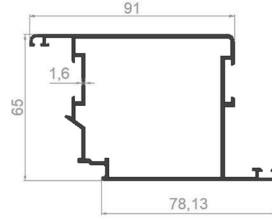

PROFILE CODE: 81012-00
WEIGHT: 1,721 Kg/m

PROFILE CODE: 81009-00
WEIGHT: 1,073 Kg/m

PROFILE CODE: 81013-00
WEIGHT: 1,225 Kg/m

PROFILE CODE: 81015-00
WEIGHT: 1,247 Kg/m

SYSTEM PROFILES

PROFILE CODE: 81014-00
WEIGHT: 1,168 Kg/m