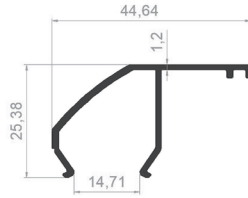

CIRCLE HANDRAIL PROFILES

PROFILE CODE: 50379-00
WEIGHT: 0,539 kg/m

PROFILE CODE: 50295-00
WEIGHT: 0,619 kg/m

PROFILE CODE: 35008-00
WEIGHT: 0,817kg/m

PROFILE CODE: 50490-00
WEIGHT: 0,754 kg/m

PROFILE CODE: 50316-00
WEIGHT: 0,671 kg/m

SQUARE HANDRAIL PROFILES

PROFILE CODE: 50395-00
WEIGHT: 3,579 Kg/m

PROFILE CODE: 50387-00
WEIGHT: 0,779 Kg/m

PROFILE CODE: 50409-00
WEIGHT: 1,957 Kg/m

PROFILE CODE: 50313-00
WEIGHT: 2,209 Kg/m

PROFILE CODE: 50142-00
WEIGHT: 1,188 Kg/m

PROFILE CODE: 50143-00
WEIGHT: 1,047 Kg/m

PROFILE CODE: 50153-00
WEIGHT: 3,785 Kg/m

PROFILE CODE: 50161-00
WEIGHT: 2,256 Kg/m

PROFILE CODE: 50149-00
WEIGHT: 0,611 Kg/m

PROFILE CODE: 50401-00
WEIGHT: 1,570 Kg/m

PROFILE CODE: 50868-00
WEIGHT: 4,523 Kg/m

GLAS SLATS

PROFILE CODE: 50410-00
WEIGHT: 0,272 Kg/m

PROFILE CODE: 50339-00
WEIGHT: 0,322 Kg/m

PROFILE CODE: 50318-00
WEIGHT: 0,319 Kg/m

PROFILE CODE: 50317-00
WEIGHT: 0,382 Kg/m