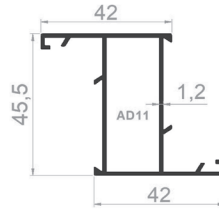

PROFILE CODE: 75458-00
WEIGHT: 0,236 Kg/m

PROFILE CODE: 75459-00
WEIGHT: 0,147 Kg/m

BALCONY SYSTEM

PROFILE CODE: 75353-00
WEIGHT: 1,708 Kg/m

PROFILE CODE: 75352-00
WEIGHT: 1,643 Kg/m

PROFILE CODE: 75425-00
WEIGHT: 0,634 Kg/m

PROFILE CODE: 75422-00
WEIGHT: 1,310 Kg/m

PROFILE CODE: 75354-00
WEIGHT: 1,093 Kg/m

PROFILE CODE: 75424-00
WEIGHT: 0,142 Kg/m

PROFILE CODE: 75382-00
WEIGHT: 0,155 Kg/m

PROFILE CODE: 75483-00
WEIGHT: 0,136 Kg/m

ALDOKS SYSTEM

PROFILE CODE: 75478-00
WEIGHT: 0,917 Kg/m

PROFILE CODE: 75339-00
WEIGHT: 0,935 Kg/m

PROFILE CODE: 75537-00
WEIGHT: 0,428 Kg/m

PROFILE CODE: 75421-00
WEIGHT: 0,223 kg/m

PROFILE CODE: 75423-00
WEIGHT: 0,141 Kg/m

PROFILE CODE: 75419-00
WEIGHT: 0,300 Kg/m

PROFILE CODE: 75671-00
WEIGHT: 0,213 Kg/m

PROFILE CODE: 75420-00
WEIGHT: 0,130 Kg/m

PROFILE CODE: 75460-00
WEIGHT: 0,117 Kg/m

PROFILE CODE: 75458-00
WEIGHT: 0,236 Kg/m