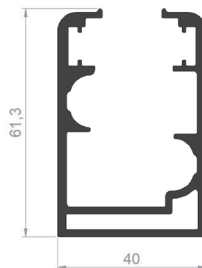

PROFILE CODE: 50392-00
WEIGHT: 2,105 Kg/m

PROFILE CODE: 50384-00
WEIGHT: 1,775 Kg/m

PROFILE CODE: 50390-00
WEIGHT: 1,374 Kg/m

PROFILE CODE: 50385-00
WEIGHT: 0,835 Kg/m

SYSTEM PROFILES

HANDRAIL PROFILES

PROFILE CODE: 75535-00
WEIGHT: 1,458 Kg/m

PROFILE CODE: 75536-00
WEIGHT: 0,983 Kg/m

PROFILE CODE: 75537-00
WEIGHT: 0,428 Kg/m

PROFILE CODE: 75885-00
WEIGHT: 1,243 Kg/m

PROFILE CODE: 75886-00
WEIGHT: 0,807 Kg/m

PROFILE CODE: 75121-00
WEIGHT: 0,411 Kg/m

PROFILE CODE: 75472-00
WEIGHT: 1,439 Kg/m

PROFILE CODE: 75469-00
WEIGHT: 0,876 Kg/m

PROFILE CODE: 75324-00
WEIGHT: 0,435 Kg/m

PROFILE CODE: 75397-00
WEIGHT: 1,532 Kg/m

PROFILE CODE: 75398-00
WEIGHT: 0,938 Kg/m