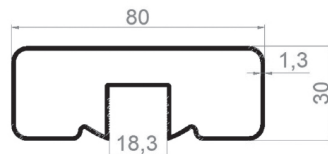

SQUARE HANDRAIL PROFILES

PROFILE CODE: 50144-00
WEIGHT: 1,041 kg/m

PROFILE CODE: 50145-00
WEIGHT: 1,017 kg/m

PROFILE CODE: 50146-00
WEIGHT: 0,932 kg/m

PROFILE CODE: 50147-00
WEIGHT: 1,219 kg/m

PROFILE CODE: 50150-00
WEIGHT: 1,185 kg/m

PROFILE CODE: 50170-00
WEIGHT: 1,215 kg/m

PROFILE CODE: 50189-00
WEIGHT: 0,967 kg/m

PROFILE CODE: 50319-00
WEIGHT: 1,239 kg/m

PROFILE CODE: 50341-00
WEIGHT: 1,308 kg/m

PROFILE CODE: 50321-00
WEIGHT: 1,019 kg/m

PROFILE CODE: 50386-00
WEIGHT: 1,500 kg/m

PROFILE CODE: 50420-00
WEIGHT: 1,021 kg/m

SQUARE HANDRAIL PROFILES

PROFILE CODE: 50869-00
WEIGHT: 0,862 kg/m

PROFILE CODE: 50400-00
WEIGHT: 1,046 kg/m

PROFILE CODE: 50389-00
WEIGHT: 1,176 kg/m

CIRCLE HANDRAIL PROFILES

PROFILE CODE: 50379-00
WEIGHT: 0,539 kg/m

PROFILE CODE: 50295-00
WEIGHT: 0,619 kg/m

PROFILE CODE: 35008-00
WEIGHT: 0,817kg/m

PROFILE CODE: 50490-00
WEIGHT: 0,754 kg/m

PROFILE CODE: 50316-00
WEIGHT: 0,671 kg/m