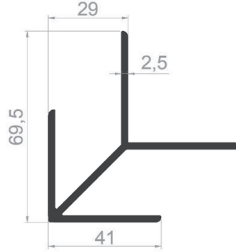

PROFILE CODE: 05055-00
WEIGHT: 1,126 Kg/m

PROFILE CODE: 05787-00
WEIGHT: 0,723 Kg/m

SYSTEM PROFILES

PROFILE CODE: 81002-00
WEIGHT: 1,624 Kg/m

PROFILE CODE: 81001-00
WEIGHT: 1,033 Kg/m

PROFILE CODE: 81007-16
WEIGHT: 1,138 Kg/m

PROFILE CODE: 81008-00
WEIGHT: 1,325 kg/m

PROFILE CODE: 81003-00
WEIGHT: 0,338 Kg/m

PROFILE CODE: 81004-00
WEIGHT: 0,214 Kg/m

PROFILE CODE: 81006-00
WEIGHT: 0,354 Kg/m

PROFILE CODE: 81010-00
WEIGHT: 2,282 Kg/m

PROFILE CODE: 81012-00
WEIGHT: 1,721 Kg/m

PROFILE CODE: 81009-00
WEIGHT: 1,073 Kg/m

PROFILE CODE: 81013-00
WEIGHT: 1,225 Kg/m

PROFILE CODE: 81015-00
WEIGHT: 1,247 Kg/m

SYSTEM PROFILES

PROFILE CODE: 81014-00
WEIGHT: 1,168 Kg/m