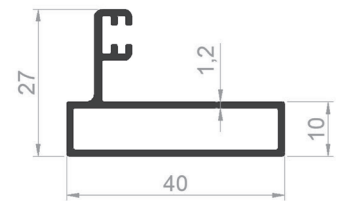

PROFILE CODE: 50392-00
WEIGHT: 2,105 Kg/m

PROFILE CODE: 50384-00
WEIGHT: 1,775 Kg/m

PROFILE CODE: 50390-00
WEIGHT: 1,374 Kg/m

PROFILE CODE: 50385-00
WEIGHT: 0,835 Kg/m

SYSTEM PROFILES

HANDRAIL PROFILES

PROFILE CODE: 75535-00
WEIGHT: 1,458 Kg/m

PROFILE CODE: 75536-00
WEIGHT: 0,983 Kg/m

PROFILE CODE: 75537-00
WEIGHT: 0,428 Kg/m

PROFILE CODE: 75885-00
WEIGHT: 1,243 Kg/m

PROFILE CODE: 75886-00
WEIGHT: 0,807 Kg/m

PROFILE CODE: 75121-00
WEIGHT: 0,411 Kg/m

PROFILE CODE: 75472-00
WEIGHT: 1,439 Kg/m

PROFILE CODE: 75469-00
WEIGHT: 0,876 Kg/m

PROFILE CODE: 75324-00
WEIGHT: 0,435 Kg/m

PROFILE CODE: 75397-00
WEIGHT: 1,532 Kg/m

PROFILE CODE: 75398-00
WEIGHT: 0,938 Kg/m