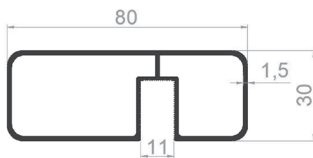

SQUARE HANDRAIL PROFILES

PROFILE CODE: 50144-00
WEIGHT: 1,041 kg/m

PROFILE CODE: 50145-00
WEIGHT: 1,017 kg/m

PROFILE CODE: 50146-00
WEIGHT: 0,932 kg/m

PROFILE CODE: 50147-00
WEIGHT: 1,219 kg/m

PROFILE CODE: 50150-00
WEIGHT: 1,185 kg/m

PROFILE CODE: 50170-00
WEIGHT: 1,215 kg/m

PROFILE CODE: 50189-00
WEIGHT: 0,967 kg/m

PROFILE CODE: 50319-00
WEIGHT: 1,239 kg/m

PROFILE CODE: 50341-00
WEIGHT: 1,308 kg/m

PROFILE CODE: 50321-00
WEIGHT: 1,019 kg/m

PROFILE CODE: 50386-00
WEIGHT: 1,500 kg/m

PROFILE CODE: 50420-00
WEIGHT: 1,021 kg/m

SQUARE HANDRAIL PROFILES

PROFILE CODE: 50869-00
WEIGHT: 0,862 kg/m

PROFILE CODE: 50400-00
WEIGHT: 1,046 kg/m

PROFILE CODE: 50389-00
WEIGHT: 1,176 kg/m