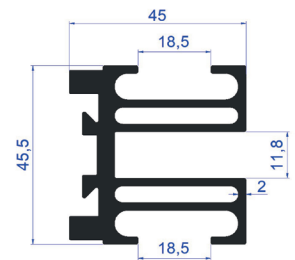

PROFILE CODE: 85003-00
WEIGHT: 0,238 Kg/m

PROFILE CODE: 85010-00
WEIGHT: 0,226 Kg/m

PROFILE CODE: 85005-00
WEIGHT: 1,039 Kg/m

CURTAIN WALL SYSTEM

PROFILE CODE: 83001-20
WEIGHT: 1,762Kg/m

PROFILE CODE: 83009-00
WEIGHT: 0,437Kg/m

PROFILE CODE: 83004-00
WEIGHT: 0,669 Kg/m

PROFILE CODE: 83002-15
WEIGHT: 0,775 Kg/m

PROFILE CODE: 83005-15
WEIGHT: 0,685 Kg/m

PROFILE CODE: 83006-15
WEIGHT: 0,848 Kg/m

PROFILE CODE: 83012-00
WEIGHT: 1,928 Kg/m

CURTAIN WALL SYSTEM

PROFILE CODE: 83014-00
WEIGHT: 0,772 Kg/m

PROFİL KODU: 83019-00
BİRİM AĞIRLIK: 0,621 Kg/m

PROFILE CODE: 75420-00
WEIGHT: 0,130 Kg/m

PROFILE CODE: 83015-00
WEIGHT: 0,369 Kg/m

PROFILE CODE: 83038-00
WEIGHT: 0,447 Kg/m