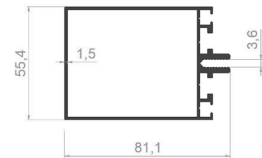

PROFILE CODE: 83034-00
WEIGHT: 1,393 Kg/m