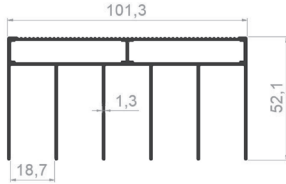

PROFILE CODE: 75400-00
WEIGHT: 0,413 Kg/m

BALCONY SYSTEM

PROFILE CODE: 75478-00
WEIGHT: 0,917 Kg/m

PROFILE CODE: 75339-00
WEIGHT: 0,935 Kg/m

PROFILE CODE: 75419-00
WEIGHT: 0,300 Kg/m

PROFILE CODE: 75421-00
WEIGHT: 0,223 kg/m

PROFILE CODE: 75423-00
WEIGHT: 0,141 Kg/m

PROFILE CODE: 75460-00
WEIGHT: 0,117 Kg/m

PROFILE CODE: 75671-00
WEIGHT: 0,213 Kg/m

PROFILE CODE: 75420-00
WEIGHT: 0,130 Kg/m

PROFILE CODE: 75457-00
WEIGHT: 0,149 Kg/m

PROFILE CODE: 75458-00
WEIGHT: 0,236 Kg/m

PROFILE CODE: 75459-00
WEIGHT: 0,147 Kg/m

BALCONY SYSTEM

PROFILE CODE: 75353-00
WEIGHT: 1,708 Kg/m

PROFILE CODE: 75352-00
WEIGHT: 1,643 Kg/m

PROFILE CODE: 75425-00
WEIGHT: 0,634 Kg/m