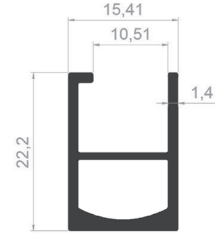

PROFILE CODE: 50868-00
WEIGHT: 4,523 Kg/m

GLAS SLATS

PROFILE CODE: 50410-00
WEIGHT: 0,272 Kg/m

PROFILE CODE: 50339-00
WEIGHT: 0,322 Kg/m

PROFILE CODE: 50318-00
WEIGHT: 0,319 Kg/m

PROFILE CODE: 50317-00
WEIGHT: 0,382 Kg/m

PROFILE CODE: 50396-00
WEIGHT: 0,472 Kg/m

PROFILE CODE: 50397-00
WEIGHT: 0,216 Kg/m

PROFILE CODE: 50156-00
WEIGHT: 0,306 Kg/m

PROFILE CODE: 50157-00
WEIGHT: 0,268 Kg/m

PROFILE CODE: 50870-00
WEIGHT: 0,223 Kg/m

PROFILE CODE: 50871-00
WEIGHT: 0,204 Kg/m

PROFILE CODE: 50314-00
WEIGHT: 0,226 Kg/m

PROFILE CODE: 50315-00
WEIGHT: 0,168 Kg/m

HANDRAIL PROFILES

PROFILE CODE: 50139-00
WEIGHT: 0,418 Kg/m

PROFILE CODE: 50140-00
WEIGHT: 0,588 Kg/m

PROFILE CODE: 50421-00
WEIGHT: 0,283 Kg/m

PROFILE CODE: 50297-00
WEIGHT: 0,240 Kg/m

PROFILE CODE: 50491-00
WEIGHT: 0,239 Kg/m

PROFILE CODE: 50391-00
WEIGHT: 1,314 Kg/m

PROFILE CODE: 50135-00
WEIGHT: 0,201 Kg/m