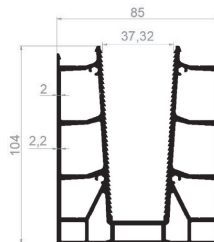

SQUARE HANDRAIL PROFILES

PROFILE CODE: 50395-00
WEIGHT: 3,579 Kg/m

PROFILE CODE: 50387-00
WEIGHT: 0,779 Kg/m

PROFILE CODE: 50409-00
WEIGHT: 1,957 Kg/m

PROFILE CODE: 50313-00
WEIGHT: 2,209 Kg/m

PROFILE CODE: 50142-00
WEIGHT: 1,188 Kg/m

PROFILE CODE: 50143-00
WEIGHT: 1,047 Kg/m

PROFILE CODE: 50153-00
WEIGHT: 3,785 Kg/m

PROFILE CODE: 50161-00
WEIGHT: 2,256 Kg/m

PROFILE CODE: 50149-00
WEIGHT: 0,611 Kg/m

PROFILE CODE: 50401-00
WEIGHT: 1,570 Kg/m

PROFILE CODE: 50868-00
WEIGHT: 4,523 Kg/m

GLAS SLATS

PROFILE CODE: 50410-00
WEIGHT: 0,272 Kg/m

PROFILE CODE: 50339-00
WEIGHT: 0,322 Kg/m

PROFILE CODE: 50318-00
WEIGHT: 0,319 Kg/m

PROFILE CODE: 50317-00
WEIGHT: 0,382 Kg/m