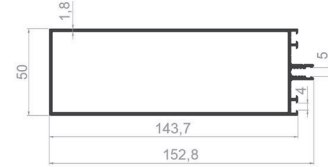

PROFILE CODE: 83037-00
WEIGHT: 0,281 Kg/m

PROFILE CODE: 83031-00
WEIGHT: 0,297 Kg/m

PROFILE CODE: 83033-00
WEIGHT: 0,686 Kg/m

SYSTEM PROFILES

PROFILE CODE: 83029-00
WEIGHT: 2,062 kg/m

PROFILE CODE: 83016-00
WEIGHT: 3,143 Kg/m