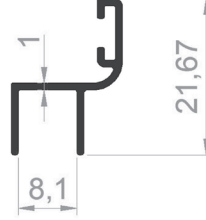

PROFILE CODE: 75472-00
WEIGHT: 1,439 Kg/m

PROFILE CODE: 75469-00
WEIGHT: 0,876 Kg/m

PROFILE CODE: 75324-00
WEIGHT: 0,435 Kg/m

PROFILE CODE: 75397-00
WEIGHT: 1,532 Kg/m

PROFILE CODE: 75398-00
WEIGHT: 0,938 Kg/m

PROFILE CODE: 75400-00
WEIGHT: 0,413 Kg/m

BALCONY SYSTEM

PROFILE CODE: 75478-00
WEIGHT: 0,917 Kg/m

PROFILE CODE: 75339-00
WEIGHT: 0,935 Kg/m

PROFILE CODE: 75419-00
WEIGHT: 0,300 Kg/m

PROFILE CODE: 75421-00
WEIGHT: 0,223 kg/m

PROFILE CODE: 75423-00
WEIGHT: 0,141 Kg/m

PROFILE CODE: 75460-00
WEIGHT: 0,117 Kg/m

PROFILE CODE: 75671-00
WEIGHT: 0,213 Kg/m

PROFILE CODE: 75420-00
WEIGHT: 0,130 Kg/m

PROFILE CODE: 75457-00
WEIGHT: 0,149 Kg/m