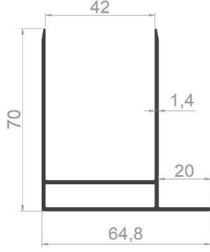

PROFILE CODE: 50392-00
WEIGHT: 2,105 Kg/m

PROFILE CODE: 50384-00
WEIGHT: 1,775 Kg/m

PROFILE CODE: 50390-00
WEIGHT: 1,374 Kg/m

PROFILE CODE: 50385-00
WEIGHT: 0,835 Kg/m

SYSTEM PROFILES

HANDRAIL PROFILES

PROFILE CODE: 75535-00
WEIGHT: 1,458 Kg/m

PROFILE CODE: 75536-00
WEIGHT: 0,983 Kg/m

PROFILE CODE: 75537-00
WEIGHT: 0,428 Kg/m

PROFILE CODE: 75885-00
WEIGHT: 1,243 Kg/m

PROFILE CODE: 75886-00
WEIGHT: 0,807 Kg/m

PROFILE CODE: 75121-00
WEIGHT: 0,411 Kg/m

PROFILE CODE: 75472-00
WEIGHT: 1,439 Kg/m

PROFILE CODE: 75469-00
WEIGHT: 0,876 Kg/m

PROFILE CODE: 75324-00
WEIGHT: 0,435 Kg/m

PROFILE CODE: 75397-00
WEIGHT: 1,532 Kg/m

PROFILE CODE: 75398-00
WEIGHT: 0,938 Kg/m

PROFILE CODE: 75400-00
WEIGHT: 0,413 Kg/m

BALCONY SYSTEM

PROFILE CODE: 75478-00
WEIGHT: 0,917 Kg/m

PROFILE CODE: 75339-00
WEIGHT: 0,935 Kg/m

PROFILE CODE: 75419-00
WEIGHT: 0,300 Kg/m

PROFILE CODE: 75421-00
WEIGHT: 0,223 kg/m