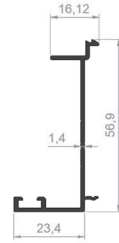

PROFILE CODE: 05055-00
WEIGHT: 1,126 Kg/m

PROFILE CODE: 05787-00
WEIGHT: 0,723 Kg/m

SYSTEM PROFILES

PROFILE CODE: 81002-00
WEIGHT: 1,624 Kg/m

PROFILE CODE: 81001-00
WEIGHT: 1,033 Kg/m

PROFILE CODE: 81007-16
WEIGHT: 1,138 Kg/m

PROFILE CODE: 81012-00
WEIGHT: 1,721 Kg/m

PROFILE CODE: 81009-00
WEIGHT: 1,073 Kg/m

PROFILE CODE: 81013-00
WEIGHT: 1,225 Kg/m

PROFILE CODE: 81015-00
WEIGHT: 1,247 Kg/m

SYSTEM PROFILES

PROFILE CODE: 81014-00
WEIGHT: 1,168 Kg/m

PROFILE CODE: 81011-00
WEIGHT: 1,509 Kg/m

PROFILE CODE: 81016-00
WEIGHT: 0,879 Kg/m

PROFILE CODE: 06954-00
WEIGHT: 1,673 kg/m

C60 PROFILES

PROFILE CODE: 85001-00
WEIGHT: 0,976 Kg/m

PROFILE CODE: 85002-00
WEIGHT: 1,015 Kg/m

PROFILE CODE: 85007-00
WEIGHT: 0,840 Kg/m

PROFILE CODE: 85006-00
WEIGHT: 0,607 kg/m

PROFILE CODE: 85004-00
WEIGHT: 1,461 Kg/m

PROFILE CODE: 85008-00
WEIGHT: 0,399 Kg/m

PROFILE CODE: 85009-00
WEIGHT: 0,333 Kg/m