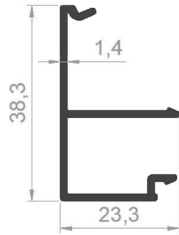

PROFILE CODE: 05055-00
WEIGHT: 1,126 Kg/m

PROFILE CODE: 05787-00
WEIGHT: 0,723 Kg/m

SYSTEM PROFILES

PROFILE CODE: 81002-00
WEIGHT: 1,624 Kg/m

PROFILE CODE: 81001-00
WEIGHT: 1,033 Kg/m

PROFILE CODE: 81007-16
WEIGHT: 1,138 Kg/m

PROFILE CODE: 81008-00
WEIGHT: 1,325 kg/m

PROFILE CODE: 81003-00
WEIGHT: 0,338 Kg/m

PROFILE CODE: 81004-00
WEIGHT: 0,214 Kg/m

PROFILE CODE: 81006-00
WEIGHT: 0,354 Kg/m

PROFILE CODE: 81010-00
WEIGHT: 2,282 Kg/m