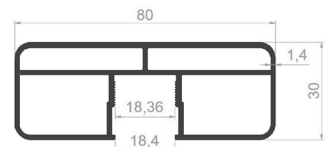

SQUARE HANDRAIL PROFILES

PROFILE CODE: 50144-00
WEIGHT: 1,041 kg/m

PROFILE CODE: 50145-00
WEIGHT: 1,017 kg/m

PROFILE CODE: 50146-00
WEIGHT: 0,932 kg/m

PROFILE CODE: 50147-00
WEIGHT: 1,219 kg/m

PROFILE CODE: 50150-00
WEIGHT: 1,185 kg/m

PROFILE CODE: 50170-00
WEIGHT: 1,215 kg/m

PROFILE CODE: 50189-00
WEIGHT: 0,967 kg/m

PROFILE CODE: 50319-00
WEIGHT: 1,239 kg/m

PROFILE CODE: 50341-00
WEIGHT: 1,308 kg/m

PROFILE CODE: 50321-00
WEIGHT: 1,019 kg/m

PROFILE CODE: 50386-00
WEIGHT: 1,500 kg/m

PROFILE CODE: 50420-00
WEIGHT: 1,021 kg/m

SQUARE HANDRAIL PROFILES

PROFILE CODE: 50869-00
WEIGHT: 0,862 kg/m

PROFILE CODE: 50400-00
WEIGHT: 1,046 kg/m

PROFILE CODE: 50389-00
WEIGHT: 1,176 kg/m