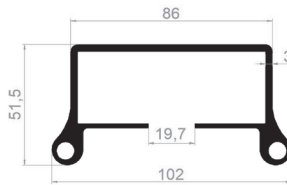

PROFILE CODE: 50296-00
WEIGHT: 0,509 Kg/m

PROFILE CODE: 35041-00
WEIGHT: 0,289 Kg/m

PROFILE CODE: 35098-00
WEIGHT: 0,561 Kg/m

PROFILE CODE: 35078-00
WEIGHT: 0,511 Kg/m

PROFILE CODE: 35040-00
WEIGHT: 0,247 Kg/m

HANDRAIL PROFILES

PROFILE CODE: 35019-00
WEIGHT: 0,156 Kg/m

PROFILE CODE: 35003-00
WEIGHT: 0,166 Kg/m

PROFILE CODE: 35074-00
WEIGHT: 0,128 Kg/m

FLANGE PROFILES

PROFILE CODE: 50383-00
WEIGHT: 3,067 Kg/m

PROFILE CODE: 50872-00
WEIGHT: 2,301 Kg/m

PROFILE CODE: 50392-00
WEIGHT: 2,105 Kg/m

PROFILE CODE: 50384-00
WEIGHT: 1,775 Kg/m

PROFILE CODE: 50390-00
WEIGHT: 1,374 Kg/m

PROFILE CODE: 50385-00
WEIGHT: 0,835 Kg/m

SYSTEM PROFILES

HANDRAIL PROFILES

PROFILE CODE: 75535-00
WEIGHT: 1,458 Kg/m