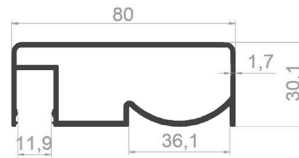

SQUARE HANDRAIL PROFILES

PROFILE CODE: 50144-00
WEIGHT: 1,041 kg/m

PROFILE CODE: 50145-00
WEIGHT: 1,017 kg/m

PROFILE CODE: 50146-00
WEIGHT: 0,932 kg/m

PROFILE CODE: 50147-00
WEIGHT: 1,219 kg/m

PROFILE CODE: 50150-00
WEIGHT: 1,185 kg/m

PROFILE CODE: 50170-00
WEIGHT: 1,215 kg/m

PROFILE CODE: 50189-00
WEIGHT: 0,967 kg/m

PROFILE CODE: 50319-00
WEIGHT: 1,239 kg/m

PROFILE CODE: 50341-00
WEIGHT: 1,308 kg/m

PROFILE CODE: 50321-00
WEIGHT: 1,019 kg/m

PROFILE CODE: 50386-00
WEIGHT: 1,500 kg/m

PROFILE CODE: 50420-00
WEIGHT: 1,021 kg/m

SQUARE HANDRAIL PROFILES

PROFILE CODE: 50869-00
WEIGHT: 0,862 kg/m

PROFILE CODE: 50400-00
WEIGHT: 1,046 kg/m

PROFILE CODE: 50389-00
WEIGHT: 1,176 kg/m