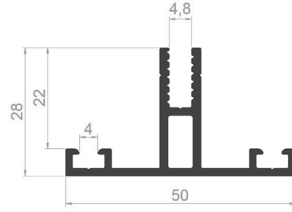

PROFILE CODE: 85003-00
WEIGHT: 0,238 Kg/m

PROFILE CODE: 85010-00
WEIGHT: 0,226 Kg/m

PROFILE CODE: 85005-00
WEIGHT: 1,039 Kg/m

CURTAIN WALL SYSTEM

PROFILE CODE: 83001-20
WEIGHT: 1,762Kg/m

PROFILE CODE: 83009-00
WEIGHT: 0,437Kg/m

PROFILE CODE: 83008-00
WEIGHT: 0,441 Kg/m

PROFILE CODE: 83011-00
WEIGHT: 0,299 kg/m

PROFILE CODE: 83010-00
WEIGHT: 0,372 Kg/m

PROFILE CODE: 83007-00
WEIGHT: 3,041 Kg/m

PROFILE CODE: 83003-15
WEIGHT: 0,237 Kg/m

PROFILE CODE: 83004-00
WEIGHT: 0,669 Kg/m

PROFILE CODE: 83002-15
WEIGHT: 0,775 Kg/m

PROFILE CODE: 83005-15
WEIGHT: 0,685 Kg/m

PROFILE CODE: 83006-15
WEIGHT: 0,848 Kg/m

PROFILE CODE: 83012-00
WEIGHT: 1,928 Kg/m

CURTAIN WALL SYSTEM

PROFILE CODE: 83014-00
WEIGHT: 0,772 Kg/m

PROFİL KODU: 83019-00
BİRİM AĞIRLIK: 0,621 Kg/m

PROFILE CODE: 75420-00
WEIGHT: 0,130 Kg/m

PROFILE CODE: 83015-00
WEIGHT: 0,369 Kg/m

PROFILE CODE: 83038-00
WEIGHT: 0,447 Kg/m