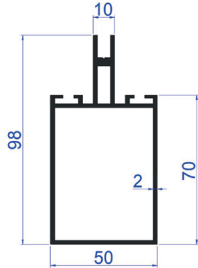

PROFILE CODE: 85007-00
WEIGHT: 0,840 Kg/m

PROFILE CODE: 85006-00
WEIGHT: 0,607 kg/m

PROFILE CODE: 85004-00
WEIGHT: 1,461 Kg/m

PROFILE CODE: 85008-00
WEIGHT: 0,399 Kg/m

PROFILE CODE: 85009-00
WEIGHT: 0,333 Kg/m

PROFILE CODE: 85003-00
WEIGHT: 0,238 Kg/m

PROFILE CODE: 85010-00
WEIGHT: 0,226 Kg/m

PROFILE CODE: 85005-00
WEIGHT: 1,039 Kg/m

CURTAIN WALL SYSTEM

PROFILE CODE: 83001-20
WEIGHT: 1,762Kg/m

PROFILE CODE: 83009-00
WEIGHT: 0,437Kg/m