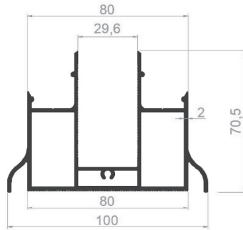

CIRCLE HANDRAIL PROFILES

PROFILE CODE: 50379-00
WEIGHT: 0,539 kg/m

PROFILE CODE: 50295-00
WEIGHT: 0,619 kg/m

PROFILE CODE: 35008-00
WEIGHT: 0,817kg/m

PROFILE CODE: 50490-00
WEIGHT: 0,754 kg/m

PROFILE CODE: 50316-00
WEIGHT: 0,671 kg/m

SQUARE HANDRAIL PROFILES

PROFILE CODE: 50395-00
WEIGHT: 3,579 Kg/m

PROFILE CODE: 50387-00
WEIGHT: 0,779 Kg/m

PROFILE CODE: 50409-00
WEIGHT: 1,957 Kg/m

PROFILE CODE: 50313-00
WEIGHT: 2,209 Kg/m

PROFILE CODE: 50142-00
WEIGHT: 1,188 Kg/m

PROFILE CODE: 50143-00
WEIGHT: 1,047 Kg/m

PROFILE CODE: 50153-00
WEIGHT: 3,785 Kg/m

PROFILE CODE: 50161-00
WEIGHT: 2,256 Kg/m

PROFILE CODE: 50149-00
WEIGHT: 0,611 Kg/m

PROFILE CODE: 50401-00
WEIGHT: 1,570 Kg/m

PROFILE CODE: 50868-00
WEIGHT: 4,523 Kg/m

GLAS SLATS

PROFILE CODE: 50410-00
WEIGHT: 0,272 Kg/m

PROFILE CODE: 50339-00
WEIGHT: 0,322 Kg/m

PROFILE CODE: 50318-00
WEIGHT: 0,319 Kg/m

PROFILE CODE: 50317-00
WEIGHT: 0,382 Kg/m