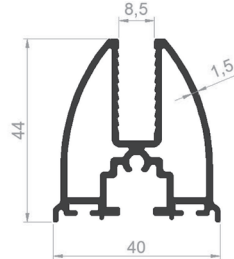

PROFILE CODE: 50296-00
WEIGHT: 0,509 Kg/m

PROFILE CODE: 35041-00
WEIGHT: 0,289 Kg/m

PROFILE CODE: 35098-00
WEIGHT: 0,561 Kg/m

PROFILE CODE: 35078-00
WEIGHT: 0,511 Kg/m

PROFILE CODE: 35040-00
WEIGHT: 0,247 Kg/m

HANDRAIL PROFILES

PROFILE CODE: 35019-00
WEIGHT: 0,156 Kg/m

PROFILE CODE: 35003-00
WEIGHT: 0,166 Kg/m

PROFILE CODE: 35074-00
WEIGHT: 0,128 Kg/m

FLANGE PROFILES

PROFILE CODE: 50383-00
WEIGHT: 3,067 Kg/m

PROFILE CODE: 50872-00
WEIGHT: 2,301 Kg/m

PROFILE CODE: 50392-00
WEIGHT: 2,105 Kg/m

PROFILE CODE: 50384-00
WEIGHT: 1,775 Kg/m

PROFILE CODE: 50390-00
WEIGHT: 1,374 Kg/m

PROFILE CODE: 50385-00
WEIGHT: 0,835 Kg/m

SYSTEM PROFILES

HANDRAIL PROFILES

PROFILE CODE: 75535-00
WEIGHT: 1,458 Kg/m

PROFILE CODE: 75536-00
WEIGHT: 0,983 Kg/m

PROFILE CODE: 75537-00
WEIGHT: 0,428 Kg/m

PROFILE CODE: 75885-00
WEIGHT: 1,243 Kg/m

PROFILE CODE: 75886-00
WEIGHT: 0,807 Kg/m

PROFILE CODE: 75121-00
WEIGHT: 0,411 Kg/m