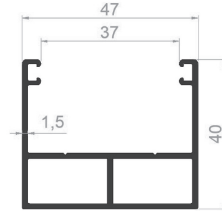

PROFILE CODE: 50386-00
WEIGHT: 1,500 kg/m

PROFILE CODE: 50420-00
WEIGHT: 1,021 kg/m

SQUARE HANDRAIL PROFILES

PROFILE CODE: 50869-00
WEIGHT: 0,862 kg/m

PROFILE CODE: 50400-00
WEIGHT: 1,046 kg/m

PROFILE CODE: 50389-00
WEIGHT: 1,176 kg/m

CIRCLE HANDRAIL PROFILES

PROFILE CODE: 50379-00
WEIGHT: 0,539 kg/m

PROFILE CODE: 50295-00
WEIGHT: 0,619 kg/m

PROFILE CODE: 35008-00
WEIGHT: 0,817kg/m

PROFILE CODE: 50490-00
WEIGHT: 0,754 kg/m

PROFILE CODE: 50316-00
WEIGHT: 0,671 kg/m

SQUARE HANDRAIL PROFILES

PROFILE CODE: 50395-00
WEIGHT: 3,579 Kg/m

PROFILE CODE: 50387-00
WEIGHT: 0,779 Kg/m

PROFILE CODE: 50409-00
WEIGHT: 1,957 Kg/m

PROFILE CODE: 50313-00
WEIGHT: 2,209 Kg/m

PROFILE CODE: 50142-00
WEIGHT: 1,188 Kg/m