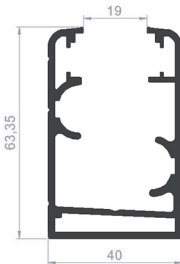

PROFILE CODE: 50392-00
WEIGHT: 2,105 Kg/m

PROFILE CODE: 50384-00
WEIGHT: 1,775 Kg/m

PROFILE CODE: 50390-00
WEIGHT: 1,374 Kg/m

PROFILE CODE: 50385-00
WEIGHT: 0,835 Kg/m

SYSTEM PROFILES

HANDRAIL PROFILES

PROFILE CODE: 75535-00
WEIGHT: 1,458 Kg/m

PROFILE CODE: 75536-00
WEIGHT: 0,983 Kg/m

PROFILE CODE: 75537-00
WEIGHT: 0,428 Kg/m

PROFILE CODE: 75885-00
WEIGHT: 1,243 Kg/m

PROFILE CODE: 75886-00
WEIGHT: 0,807 Kg/m

PROFILE CODE: 75121-00
WEIGHT: 0,411 Kg/m

PROFILE CODE: 75472-00
WEIGHT: 1,439 Kg/m

PROFILE CODE: 75469-00
WEIGHT: 0,876 Kg/m

PROFILE CODE: 75324-00
WEIGHT: 0,435 Kg/m

PROFILE CODE: 75397-00
WEIGHT: 1,532 Kg/m

PROFILE CODE: 75398-00
WEIGHT: 0,938 Kg/m

PROFILE CODE: 75400-00
WEIGHT: 0,413 Kg/m

BALCONY SYSTEM

PROFILE CODE: 75478-00
WEIGHT: 0,917 Kg/m

PROFILE CODE: 75339-00
WEIGHT: 0,935 Kg/m

PROFILE CODE: 75419-00
WEIGHT: 0,300 Kg/m

PROFILE CODE: 75421-00
WEIGHT: 0,223 kg/m