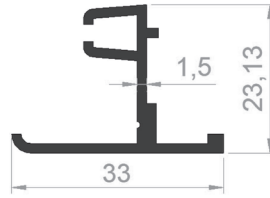

PROFILE CODE: 05055-00
WEIGHT: 1,126 Kg/m

PROFILE CODE: 05787-00
WEIGHT: 0,723 Kg/m

SYSTEM PROFILES

PROFILE CODE: 81002-00
WEIGHT: 1,624 Kg/m

PROFILE CODE: 81001-00
WEIGHT: 1,033 Kg/m

PROFILE CODE: 81007-16
WEIGHT: 1,138 Kg/m

PROFILE CODE: 81008-00
WEIGHT: 1,325 kg/m

PROFILE CODE: 81003-00
WEIGHT: 0,338 Kg/m

PROFILE CODE: 81004-00
WEIGHT: 0,214 Kg/m

PROFILE CODE: 81006-00
WEIGHT: 0,354 Kg/m

PROFILE CODE: 81010-00
WEIGHT: 2,282 Kg/m