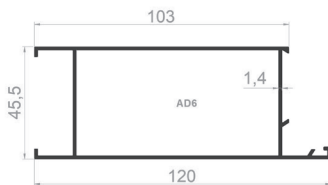

PROFILE CODE: 75671-00
WEIGHT: 0,213 Kg/m