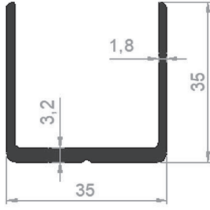

PROFILE CODE: 05055-00
WEIGHT: 1,126 Kg/m

PROFILE CODE: 05787-00
WEIGHT: 0,723 Kg/m

SYSTEM PROFILES

PROFILE CODE: 81002-00
WEIGHT: 1,624 Kg/m

PROFILE CODE: 81001-00
WEIGHT: 1,033 Kg/m

PROFILE CODE: 81007-16
WEIGHT: 1,138 Kg/m

PROFILE CODE: 81012-00
WEIGHT: 1,721 Kg/m

PROFILE CODE: 81009-00
WEIGHT: 1,073 Kg/m

PROFILE CODE: 81013-00
WEIGHT: 1,225 Kg/m

PROFILE CODE: 81015-00
WEIGHT: 1,247 Kg/m

SYSTEM PROFILES

PROFILE CODE: 81014-00
WEIGHT: 1,168 Kg/m

PROFILE CODE: 81011-00
WEIGHT: 1,509 Kg/m

PROFILE CODE: 81016-00
WEIGHT: 0,879 Kg/m

PROFILE CODE: 06954-00
WEIGHT: 1,673 kg/m

C60 PROFILES

PROFILE CODE: 85001-00
WEIGHT: 0,976 Kg/m

PROFILE CODE: 85002-00
WEIGHT: 1,015 Kg/m

PROFILE CODE: 85007-00
WEIGHT: 0,840 Kg/m

PROFILE CODE: 85006-00
WEIGHT: 0,607 kg/m

PROFILE CODE: 85004-00
WEIGHT: 1,461 Kg/m

PROFILE CODE: 85008-00
WEIGHT: 0,399 Kg/m

PROFILE CODE: 85009-00
WEIGHT: 0,333 Kg/m