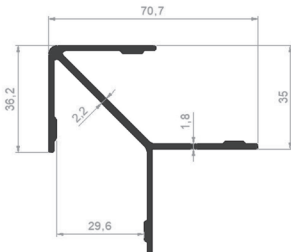

PROFILE CODE: 81012-00
WEIGHT: 1,721 Kg/m

PROFILE CODE: 81009-00
WEIGHT: 1,073 Kg/m

PROFILE CODE: 81013-00
WEIGHT: 1,225 Kg/m

PROFILE CODE: 81015-00
WEIGHT: 1,247 Kg/m

SYSTEM PROFILES

PROFILE CODE: 81014-00
WEIGHT: 1,168 Kg/m

PROFILE CODE: 81011-00
WEIGHT: 1,509 Kg/m

PROFILE CODE: 81016-00
WEIGHT: 0,879 Kg/m

PROFILE CODE: 06954-00
WEIGHT: 1,673 kg/m

C60 PROFILES

PROFILE CODE: 85001-00
WEIGHT: 0,976 Kg/m

PROFILE CODE: 85002-00
WEIGHT: 1,015 Kg/m

PROFILE CODE: 85007-00
WEIGHT: 0,840 Kg/m

PROFILE CODE: 85006-00
WEIGHT: 0,607 kg/m

PROFILE CODE: 85004-00
WEIGHT: 1,461 Kg/m

PROFILE CODE: 85008-00
WEIGHT: 0,399 Kg/m

PROFILE CODE: 85009-00
WEIGHT: 0,333 Kg/m

PROFILE CODE: 85003-00
WEIGHT: 0,238 Kg/m

PROFILE CODE: 85010-00
WEIGHT: 0,226 Kg/m

PROFILE CODE: 85005-00
WEIGHT: 1,039 Kg/m

CURTAIN WALL SYSTEM

PROFILE CODE: 83001-20
WEIGHT: 1,762Kg/m

PROFILE CODE: 83009-00
WEIGHT: 0,437Kg/m