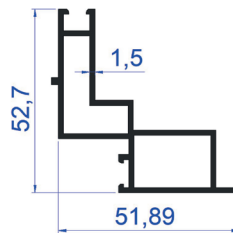

PROFILE CODE: 83006-15
WEIGHT: 0,848 Kg/m