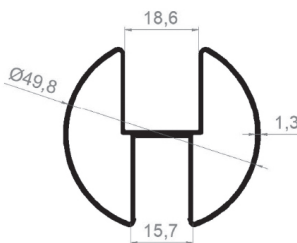

SQUARE HANDRAIL PROFILES

PROFILE CODE: 50144-00
WEIGHT: 1,041 kg/m

PROFILE CODE: 50145-00
WEIGHT: 1,017 kg/m

PROFILE CODE: 50146-00
WEIGHT: 0,932 kg/m

PROFILE CODE: 50147-00
WEIGHT: 1,219 kg/m

PROFILE CODE: 50150-00
WEIGHT: 1,185 kg/m

PROFILE CODE: 50386-00
WEIGHT: 1,500 kg/m

PROFILE CODE: 50420-00
WEIGHT: 1,021 kg/m

SQUARE HANDRAIL PROFILES

PROFILE CODE: 50869-00
WEIGHT: 0,862 kg/m

PROFILE CODE: 50400-00
WEIGHT: 1,046 kg/m

PROFILE CODE: 50389-00
WEIGHT: 1,176 kg/m

CIRCLE HANDRAIL PROFILES

PROFILE CODE: 50379-00
WEIGHT: 0,539 kg/m

PROFILE CODE: 50295-00
WEIGHT: 0,619 kg/m

PROFILE CODE: 35008-00
WEIGHT: 0,817kg/m

PROFILE CODE: 50490-00
WEIGHT: 0,754 kg/m

PROFILE CODE: 50316-00
WEIGHT: 0,671 kg/m

SQUARE HANDRAIL PROFILES

PROFILE CODE: 50395-00
WEIGHT: 3,579 Kg/m

PROFILE CODE: 50387-00
WEIGHT: 0,779 Kg/m

PROFILE CODE: 50409-00
WEIGHT: 1,957 Kg/m

PROFILE CODE: 50313-00
WEIGHT: 2,209 Kg/m

PROFILE CODE: 50142-00
WEIGHT: 1,188 Kg/m