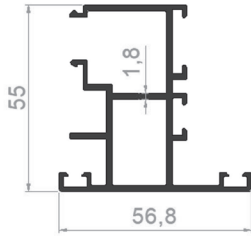

PROFILE CODE: 05055-00
WEIGHT: 1,126 Kg/m

PROFILE CODE: 05787-00
WEIGHT: 0,723 Kg/m

SYSTEM PROFILES

PROFILE CODE: 81002-00
WEIGHT: 1,624 Kg/m

PROFILE CODE: 81001-00
WEIGHT: 1,033 Kg/m

PROFILE CODE: 81007-16
WEIGHT: 1,138 Kg/m

PROFILE CODE: 81008-00
WEIGHT: 1,325 kg/m

PROFILE CODE: 81003-00
WEIGHT: 0,338 Kg/m

PROFILE CODE: 81004-00
WEIGHT: 0,214 Kg/m

PROFILE CODE: 81006-00
WEIGHT: 0,354 Kg/m

PROFILE CODE: 81010-00
WEIGHT: 2,282 Kg/m

PROFILE CODE: 81012-00
WEIGHT: 1,721 Kg/m

PROFILE CODE: 81009-00
WEIGHT: 1,073 Kg/m

PROFILE CODE: 81013-00
WEIGHT: 1,225 Kg/m

PROFILE CODE: 81015-00
WEIGHT: 1,247 Kg/m

SYSTEM PROFILES

PROFILE CODE: 81014-00
WEIGHT: 1,168 Kg/m

PROFILE CODE: 81011-00
WEIGHT: 1,509 Kg/m

PROFILE CODE: 81016-00
WEIGHT: 0,879 Kg/m

PROFILE CODE: 06954-00
WEIGHT: 1,673 kg/m

C60 PROFILES

PROFILE CODE: 85001-00
WEIGHT: 0,976 Kg/m

PROFILE CODE: 85002-00
WEIGHT: 1,015 Kg/m