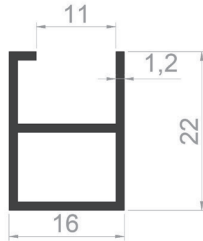

PROFILE CODE: 50868-00
WEIGHT: 4,523 Kg/m

GLAS SLATS

PROFILE CODE: 50410-00
WEIGHT: 0,272 Kg/m

PROFILE CODE: 50339-00
WEIGHT: 0,322 Kg/m

PROFILE CODE: 50318-00
WEIGHT: 0,319 Kg/m

PROFILE CODE: 50317-00
WEIGHT: 0,382 Kg/m

PROFILE CODE: 50396-00
WEIGHT: 0,472 Kg/m

PROFILE CODE: 50397-00
WEIGHT: 0,216 Kg/m

PROFILE CODE: 50156-00
WEIGHT: 0,306 Kg/m

PROFILE CODE: 50157-00
WEIGHT: 0,268 Kg/m

PROFILE CODE: 50870-00
WEIGHT: 0,223 Kg/m

PROFILE CODE: 50871-00
WEIGHT: 0,204 Kg/m

PROFILE CODE: 50314-00
WEIGHT: 0,226 Kg/m

PROFILE CODE: 50315-00
WEIGHT: 0,168 Kg/m

HANDRAIL PROFILES

PROFILE CODE: 50139-00
WEIGHT: 0,418 Kg/m

PROFILE CODE: 50140-00
WEIGHT: 0,588 Kg/m

PROFILE CODE: 50421-00
WEIGHT: 0,283 Kg/m

PROFILE CODE: 50297-00
WEIGHT: 0,240 Kg/m

PROFILE CODE: 50491-00
WEIGHT: 0,239 Kg/m

PROFILE CODE: 50391-00
WEIGHT: 1,314 Kg/m

PROFILE CODE: 50135-00
WEIGHT: 0,201 Kg/m