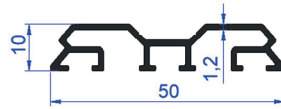

PROFILE CODE: 83010-00
WEIGHT: 0,372 Kg/m