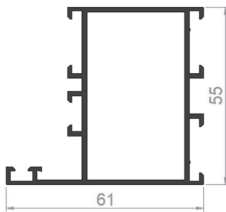

PROFILE CODE: 05055-00
WEIGHT: 1,126 Kg/m

PROFILE CODE: 05787-00
WEIGHT: 0,723 Kg/m

SYSTEM PROFILES

PROFILE CODE: 81002-00
WEIGHT: 1,624 Kg/m

PROFILE CODE: 81001-00
WEIGHT: 1,033 Kg/m

PROFILE CODE: 81007-16
WEIGHT: 1,138 Kg/m

PROFILE CODE: 81008-00
WEIGHT: 1,325 kg/m

PROFILE CODE: 81003-00
WEIGHT: 0,338 Kg/m

PROFILE CODE: 81004-00
WEIGHT: 0,214 Kg/m

PROFILE CODE: 81006-00
WEIGHT: 0,354 Kg/m

PROFILE CODE: 81010-00
WEIGHT: 2,282 Kg/m

PROFILE CODE: 81012-00
WEIGHT: 1,721 Kg/m

PROFILE CODE: 81009-00
WEIGHT: 1,073 Kg/m

PROFILE CODE: 81013-00
WEIGHT: 1,225 Kg/m

PROFILE CODE: 81015-00
WEIGHT: 1,247 Kg/m

SYSTEM PROFILES

PROFILE CODE: 81014-00
WEIGHT: 1,168 Kg/m