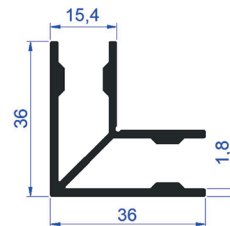

PROFILE CODE: 75419-00
WEIGHT: 0,300 Kg/m

PROFILE CODE: 75671-00
WEIGHT: 0,213 Kg/m

PROFILE CODE: 75420-00
WEIGHT: 0,130 Kg/m

PROFILE CODE: 75460-00
WEIGHT: 0,117 Kg/m

PROFILE CODE: 75458-00
WEIGHT: 0,236 Kg/m

ALDOKS SYSTEM

PROFILE CODE: 80002-00
WEIGHT: 0,210 Kg/m

PROFILE CODE: 80009-00
WEIGHT: 0,202 Kg/m

PROFILE CODE: 80010-00
WEIGHT: 0,208 Kg/m

PROFILE CODE: 80001-12
WEIGHT: 0,621 Kg/m

PROFILE CODE: 80001-18
WEIGHT: 0,874 Kg/m

PROFILE CODE: 05055-00
WEIGHT: 1,126 Kg/m

PROFILE CODE: 05787-00
WEIGHT: 0,723 Kg/m

SYSTEM PROFILES

PROFILE CODE: 81002-00
WEIGHT: 1,624 Kg/m

PROFILE CODE: 81001-00
WEIGHT: 1,033 Kg/m

PROFILE CODE: 81007-16
WEIGHT: 1,138 Kg/m