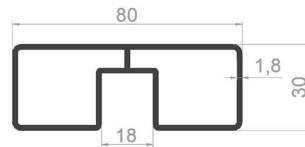

SQUARE HANDRAIL PROFILES

PROFILE CODE: 50144-00
WEIGHT: 1,041 kg/m

PROFILE CODE: 50145-00
WEIGHT: 1,017 kg/m

PROFILE CODE: 50146-00
WEIGHT: 0,932 kg/m

PROFILE CODE: 50147-00
WEIGHT: 1,219 kg/m

PROFILE CODE: 50150-00
WEIGHT: 1,185 kg/m

PROFILE CODE: 50170-00
WEIGHT: 1,215 kg/m

PROFILE CODE: 50189-00
WEIGHT: 0,967 kg/m

PROFILE CODE: 50319-00
WEIGHT: 1,239 kg/m

PROFILE CODE: 50341-00
WEIGHT: 1,308 kg/m

PROFILE CODE: 50321-00
WEIGHT: 1,019 kg/m