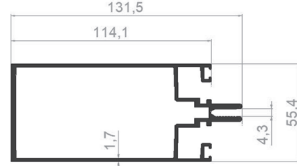

PROFILE CODE: 83036-00
WEIGHT: 2,400 Kg/m