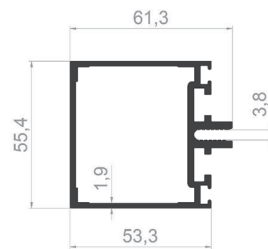

PROFILE CODE: 83035-00
WEIGHT: 1,613 Kg/m