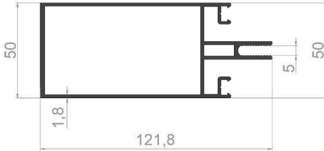

PROFILE CODE: 83037-00
WEIGHT: 0,281 Kg/m

PROFILE CODE: 83031-00
WEIGHT: 0,297 Kg/m

PROFILE CODE: 83033-00
WEIGHT: 0,686 Kg/m

SYSTEM PROFILES

PROFILE CODE: 83029-00
WEIGHT: 2,062 kg/m

PROFILE CODE: 83016-00
WEIGHT: 3,143 Kg/m