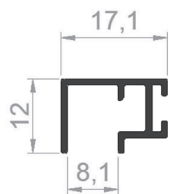

PROFILE CODE: 75458-00
WEIGHT: 0,236 Kg/m

PROFILE CODE: 75459-00
WEIGHT: 0,147 Kg/m

BALCONY SYSTEM

PROFILE CODE: 75353-00
WEIGHT: 1,708 Kg/m

PROFILE CODE: 75352-00
WEIGHT: 1,643 Kg/m

PROFILE CODE: 75425-00
WEIGHT: 0,634 Kg/m

PROFILE CODE: 75422-00
WEIGHT: 1,310 Kg/m

PROFILE CODE: 75354-00
WEIGHT: 1,093 Kg/m

PROFILE CODE: 75424-00
WEIGHT: 0,142 Kg/m

PROFILE CODE: 75382-00
WEIGHT: 0,155 Kg/m

PROFILE CODE: 75483-00
WEIGHT: 0,136 Kg/m