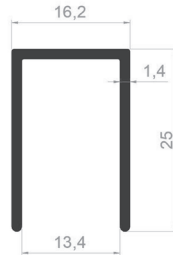

PROFILE CODE: 50868-00
WEIGHT: 4,523 Kg/m

GLAS SLATS

PROFILE CODE: 50410-00
WEIGHT: 0,272 Kg/m

PROFILE CODE: 50339-00
WEIGHT: 0,322 Kg/m

PROFILE CODE: 50318-00
WEIGHT: 0,319 Kg/m

PROFILE CODE: 50317-00
WEIGHT: 0,382 Kg/m

PROFILE CODE: 50396-00
WEIGHT: 0,472 Kg/m

PROFILE CODE: 50397-00
WEIGHT: 0,216 Kg/m

PROFILE CODE: 50156-00
WEIGHT: 0,306 Kg/m

PROFILE CODE: 50157-00
WEIGHT: 0,268 Kg/m

PROFILE CODE: 50870-00
WEIGHT: 0,223 Kg/m

PROFILE CODE: 50871-00
WEIGHT: 0,204 Kg/m

PROFILE CODE: 50314-00
WEIGHT: 0,226 Kg/m

PROFILE CODE: 50315-00
WEIGHT: 0,168 Kg/m

HANDRAIL PROFILES

PROFILE CODE: 50139-00
WEIGHT: 0,418 Kg/m

PROFILE CODE: 50140-00
WEIGHT: 0,588 Kg/m

PROFILE CODE: 50421-00
WEIGHT: 0,283 Kg/m

PROFILE CODE: 50297-00
WEIGHT: 0,240 Kg/m

PROFILE CODE: 50491-00
WEIGHT: 0,239 Kg/m

PROFILE CODE: 50391-00
WEIGHT: 1,314 Kg/m

PROFILE CODE: 50135-00
WEIGHT: 0,201 Kg/m