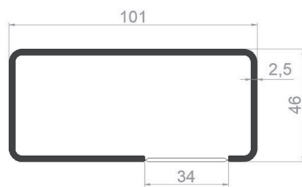

PROFILE CODE: 50296-00
WEIGHT: 0,509 Kg/m

PROFILE CODE: 35041-00
WEIGHT: 0,289 Kg/m

PROFILE CODE: 35098-00
WEIGHT: 0,561 Kg/m

PROFILE CODE: 35078-00
WEIGHT: 0,511 Kg/m

PROFILE CODE: 35040-00
WEIGHT: 0,247 Kg/m

HANDRAIL PROFILES

PROFILE CODE: 35019-00
WEIGHT: 0,156 Kg/m

PROFILE CODE: 35003-00
WEIGHT: 0,166 Kg/m

PROFILE CODE: 35074-00
WEIGHT: 0,128 Kg/m

FLANGE PROFILES

PROFILE CODE: 50383-00
WEIGHT: 3,067 Kg/m

PROFILE CODE: 50872-00
WEIGHT: 2,301 Kg/m

PROFILE CODE: 50392-00
WEIGHT: 2,105 Kg/m

PROFILE CODE: 50384-00
WEIGHT: 1,775 Kg/m

PROFILE CODE: 50390-00
WEIGHT: 1,374 Kg/m

PROFILE CODE: 50385-00
WEIGHT: 0,835 Kg/m

SYSTEM PROFILES

HANDRAIL PROFILES

PROFILE CODE: 75535-00
WEIGHT: 1,458 Kg/m