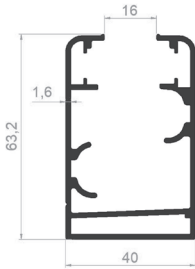

HANDRAIL PROFILES

PROFILE CODE: 35019-00
WEIGHT: 0,156 Kg/m

PROFILE CODE: 35003-00
WEIGHT: 0,166 Kg/m

PROFILE CODE: 35074-00
WEIGHT: 0,128 Kg/m

FLANGE PROFILES

PROFILE CODE: 50383-00
WEIGHT: 3,067 Kg/m

PROFILE CODE: 50872-00
WEIGHT: 2,301 Kg/m

PROFILE CODE: 50392-00
WEIGHT: 2,105 Kg/m

PROFILE CODE: 50384-00
WEIGHT: 1,775 Kg/m

PROFILE CODE: 50390-00
WEIGHT: 1,374 Kg/m

PROFILE CODE: 50385-00
WEIGHT: 0,835 Kg/m

SYSTEM PROFILES

HANDRAIL PROFILES

PROFILE CODE: 75535-00
WEIGHT: 1,458 Kg/m

PROFILE CODE: 75536-00
WEIGHT: 0,983 Kg/m

PROFILE CODE: 75537-00
WEIGHT: 0,428 Kg/m

PROFILE CODE: 75885-00
WEIGHT: 1,243 Kg/m

PROFILE CODE: 75886-00
WEIGHT: 0,807 Kg/m

PROFILE CODE: 75121-00
WEIGHT: 0,411 Kg/m

PROFILE CODE: 75472-00
WEIGHT: 1,439 Kg/m

PROFILE CODE: 75469-00
WEIGHT: 0,876 Kg/m

PROFILE CODE: 75324-00
WEIGHT: 0,435 Kg/m

PROFILE CODE: 75397-00
WEIGHT: 1,532 Kg/m

PROFILE CODE: 75398-00
WEIGHT: 0,938 Kg/m