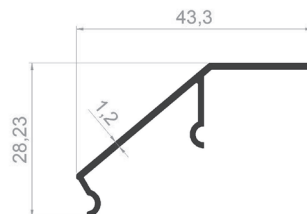

PROFILE CODE: 50868-00
WEIGHT: 4,523 Kg/m

GLAS SLATS

PROFILE CODE: 50410-00
WEIGHT: 0,272 Kg/m

PROFILE CODE: 50339-00
WEIGHT: 0,322 Kg/m

PROFILE CODE: 50318-00
WEIGHT: 0,319 Kg/m

PROFILE CODE: 50317-00
WEIGHT: 0,382 Kg/m

PROFILE CODE: 50396-00
WEIGHT: 0,472 Kg/m

PROFILE CODE: 50397-00
WEIGHT: 0,216 Kg/m

PROFILE CODE: 50156-00
WEIGHT: 0,306 Kg/m

PROFILE CODE: 50157-00
WEIGHT: 0,268 Kg/m

PROFILE CODE: 50870-00
WEIGHT: 0,223 Kg/m

PROFILE CODE: 50871-00
WEIGHT: 0,204 Kg/m

PROFILE CODE: 50314-00
WEIGHT: 0,226 Kg/m

PROFILE CODE: 50315-00
WEIGHT: 0,168 Kg/m

HANDRAIL PROFILES

PROFILE CODE: 50139-00
WEIGHT: 0,418 Kg/m

PROFILE CODE: 50140-00
WEIGHT: 0,588 Kg/m