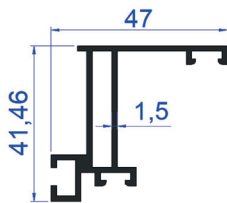

PROFILE CODE: 83005-15
WEIGHT: 0,685 Kg/m