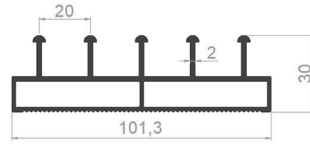

PROFILE CODE: 75458-00
WEIGHT: 0,236 Kg/m

PROFILE CODE: 75459-00
WEIGHT: 0,147 Kg/m

BALCONY SYSTEM

PROFILE CODE: 75353-00
WEIGHT: 1,708 Kg/m

PROFILE CODE: 75352-00
WEIGHT: 1,643 Kg/m

PROFILE CODE: 75425-00
WEIGHT: 0,634 Kg/m