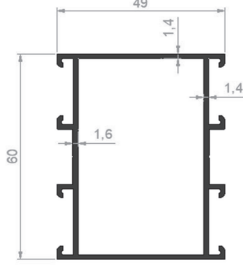

PROFILE CODE: 81012-00
WEIGHT: 1,721 Kg/m

PROFILE CODE: 81009-00
WEIGHT: 1,073 Kg/m

PROFILE CODE: 81013-00
WEIGHT: 1,225 Kg/m

PROFILE CODE: 81015-00
WEIGHT: 1,247 Kg/m

SYSTEM PROFILES

PROFILE CODE: 81014-00
WEIGHT: 1,168 Kg/m

PROFILE CODE: 81011-00
WEIGHT: 1,509 Kg/m

PROFILE CODE: 81016-00
WEIGHT: 0,879 Kg/m

PROFILE CODE: 06954-00
WEIGHT: 1,673 kg/m

C60 PROFILES

PROFILE CODE: 85001-00
WEIGHT: 0,976 Kg/m

PROFILE CODE: 85002-00
WEIGHT: 1,015 Kg/m

PROFILE CODE: 85007-00
WEIGHT: 0,840 Kg/m

PROFILE CODE: 85006-00
WEIGHT: 0,607 kg/m

PROFILE CODE: 85004-00
WEIGHT: 1,461 Kg/m

PROFILE CODE: 85008-00
WEIGHT: 0,399 Kg/m

PROFILE CODE: 85009-00
WEIGHT: 0,333 Kg/m