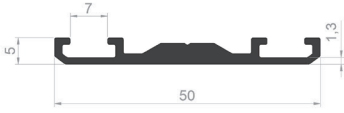

CURTAIN WALL SYSTEM

PROFILE CODE: 83014-00
WEIGHT: 0,772 Kg/m

PROFİL KODU: 83019-00
BİRİM AĞIRLIK: 0,621 Kg/m

PROFILE CODE: 75420-00
WEIGHT: 0,130 Kg/m

PROFILE CODE: 83015-00
WEIGHT: 0,369 Kg/m

PROFILE CODE: 83038-00
WEIGHT: 0,447 Kg/m