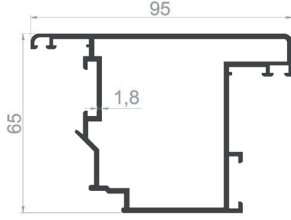

PROFILE CODE: 05055-00
WEIGHT: 1,126 Kg/m

PROFILE CODE: 05787-00
WEIGHT: 0,723 Kg/m

SYSTEM PROFILES

PROFILE CODE: 81002-00
WEIGHT: 1,624 Kg/m

PROFILE CODE: 81001-00
WEIGHT: 1,033 Kg/m

PROFILE CODE: 81007-16
WEIGHT: 1,138 Kg/m