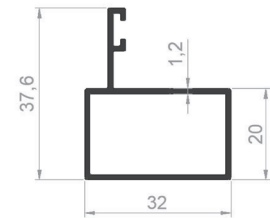

PROFILE CODE: 50392-00
WEIGHT: 2,105 Kg/m

PROFILE CODE: 50384-00
WEIGHT: 1,775 Kg/m

PROFILE CODE: 50390-00
WEIGHT: 1,374 Kg/m

PROFILE CODE: 50385-00
WEIGHT: 0,835 Kg/m

SYSTEM PROFILES

HANDRAIL PROFILES

PROFILE CODE: 75535-00
WEIGHT: 1,458 Kg/m

PROFILE CODE: 75536-00
WEIGHT: 0,983 Kg/m

PROFILE CODE: 75537-00
WEIGHT: 0,428 Kg/m

PROFILE CODE: 75885-00
WEIGHT: 1,243 Kg/m

PROFILE CODE: 75886-00
WEIGHT: 0,807 Kg/m

PROFILE CODE: 75121-00
WEIGHT: 0,411 Kg/m

PROFILE CODE: 75472-00
WEIGHT: 1,439 Kg/m

PROFILE CODE: 75469-00
WEIGHT: 0,876 Kg/m

PROFILE CODE: 75324-00
WEIGHT: 0,435 Kg/m

PROFILE CODE: 75397-00
WEIGHT: 1,532 Kg/m

PROFILE CODE: 75398-00
WEIGHT: 0,938 Kg/m