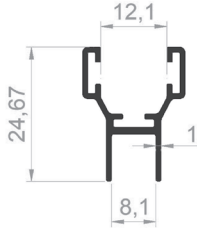

PROFILE CODE: 75536-00
WEIGHT: 0,983 Kg/m

PROFILE CODE: 75537-00
WEIGHT: 0,428 Kg/m

PROFILE CODE: 75885-00
WEIGHT: 1,243 Kg/m

PROFILE CODE: 75886-00
WEIGHT: 0,807 Kg/m

PROFILE CODE: 75121-00
WEIGHT: 0,411 Kg/m

PROFILE CODE: 75472-00
WEIGHT: 1,439 Kg/m

PROFILE CODE: 75469-00
WEIGHT: 0,876 Kg/m

PROFILE CODE: 75324-00
WEIGHT: 0,435 Kg/m

PROFILE CODE: 75397-00
WEIGHT: 1,532 Kg/m

PROFILE CODE: 75398-00
WEIGHT: 0,938 Kg/m

PROFILE CODE: 75400-00
WEIGHT: 0,413 Kg/m

BALCONY SYSTEM

PROFILE CODE: 75478-00
WEIGHT: 0,917 Kg/m

PROFILE CODE: 75339-00
WEIGHT: 0,935 Kg/m

PROFILE CODE: 75419-00
WEIGHT: 0,300 Kg/m

PROFILE CODE: 75421-00
WEIGHT: 0,223 kg/m

PROFILE CODE: 75423-00
WEIGHT: 0,141 Kg/m

PROFILE CODE: 75460-00
WEIGHT: 0,117 Kg/m

PROFILE CODE: 75671-00
WEIGHT: 0,213 Kg/m

PROFILE CODE: 75420-00
WEIGHT: 0,130 Kg/m

PROFILE CODE: 75457-00
WEIGHT: 0,149 Kg/m