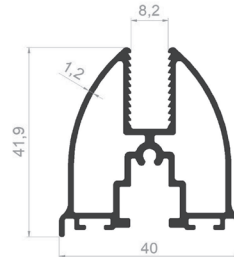

PROFILE CODE: 50296-00
WEIGHT: 0,509 Kg/m

PROFILE CODE: 35041-00
WEIGHT: 0,289 Kg/m

PROFILE CODE: 35098-00
WEIGHT: 0,561 Kg/m

PROFILE CODE: 35078-00
WEIGHT: 0,511 Kg/m

PROFILE CODE: 35040-00
WEIGHT: 0,247 Kg/m

HANDRAIL PROFILES

PROFILE CODE: 35019-00
WEIGHT: 0,156 Kg/m

PROFILE CODE: 35003-00
WEIGHT: 0,166 Kg/m

PROFILE CODE: 35074-00
WEIGHT: 0,128 Kg/m

FLANGE PROFILES

PROFILE CODE: 50383-00
WEIGHT: 3,067 Kg/m

PROFILE CODE: 50872-00
WEIGHT: 2,301 Kg/m

PROFILE CODE: 50392-00
WEIGHT: 2,105 Kg/m

PROFILE CODE: 50384-00
WEIGHT: 1,775 Kg/m

PROFILE CODE: 50390-00
WEIGHT: 1,374 Kg/m

PROFILE CODE: 50385-00
WEIGHT: 0,835 Kg/m

SYSTEM PROFILES

HANDRAIL PROFILES

PROFILE CODE: 75535-00
WEIGHT: 1,458 Kg/m

PROFILE CODE: 75536-00
WEIGHT: 0,983 Kg/m

PROFILE CODE: 75537-00
WEIGHT: 0,428 Kg/m

PROFILE CODE: 75885-00
WEIGHT: 1,243 Kg/m

PROFILE CODE: 75886-00
WEIGHT: 0,807 Kg/m

PROFILE CODE: 75121-00
WEIGHT: 0,411 Kg/m