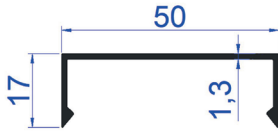

PROFILE CODE: 83011-00
WEIGHT: 0,299 kg/m