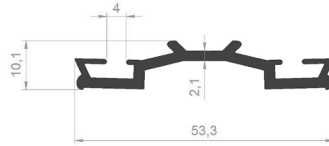

CURTAIN WALL SYSTEM

PROFILE CODE: 83014-00
WEIGHT: 0,772 Kg/m

PROFİL KODU: 83019-00
BİRİM AĞIRLIK: 0,621 Kg/m

PROFILE CODE: 75420-00
WEIGHT: 0,130 Kg/m

PROFILE CODE: 83015-00
WEIGHT: 0,369 Kg/m

PROFILE CODE: 83038-00
WEIGHT: 0,447 Kg/m