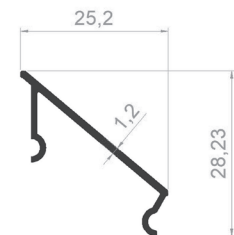

PROFILE CODE: 50143-00
WEIGHT: 1,047 Kg/m

PROFILE CODE: 50153-00
WEIGHT: 3,785 Kg/m

PROFILE CODE: 50161-00
WEIGHT: 2,256 Kg/m

PROFILE CODE: 50149-00
WEIGHT: 0,611 Kg/m

PROFILE CODE: 50401-00
WEIGHT: 1,570 Kg/m

PROFILE CODE: 50868-00
WEIGHT: 4,523 Kg/m

GLAS SLATS

PROFILE CODE: 50410-00
WEIGHT: 0,272 Kg/m

PROFILE CODE: 50339-00
WEIGHT: 0,322 Kg/m

PROFILE CODE: 50318-00
WEIGHT: 0,319 Kg/m

PROFILE CODE: 50317-00
WEIGHT: 0,382 Kg/m

PROFILE CODE: 50396-00
WEIGHT: 0,472 Kg/m

PROFILE CODE: 50397-00
WEIGHT: 0,216 Kg/m

PROFILE CODE: 50156-00
WEIGHT: 0,306 Kg/m

PROFILE CODE: 50157-00
WEIGHT: 0,268 Kg/m

PROFILE CODE: 50870-00
WEIGHT: 0,223 Kg/m

PROFILE CODE: 50871-00
WEIGHT: 0,204 Kg/m

PROFILE CODE: 50314-00
WEIGHT: 0,226 Kg/m

PROFILE CODE: 50315-00
WEIGHT: 0,168 Kg/m

HANDRAIL PROFILES

PROFILE CODE: 50139-00
WEIGHT: 0,418 Kg/m

PROFILE CODE: 50140-00
WEIGHT: 0,588 Kg/m