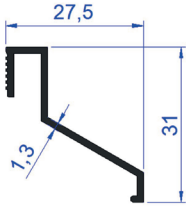

ALDOKS SYSTEM

PROFILE CODE: 80002-00
WEIGHT: 0,210 Kg/m