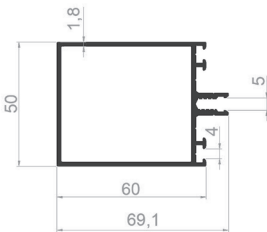

PROFILE CODE: 83017-00
WEIGHT: 2,061 Kg/m

PROFILE CODE: 83047-00
WEIGHT: 1,631 Kg/m

PROFILE CODE: 83036-00
WEIGHT: 2,400 Kg/m

PROFILE CODE: 83042-00
WEIGHT: 1,600 Kg/m

PROFILE CODE: 75458-00
WEIGHT: 0,236 Kg/m