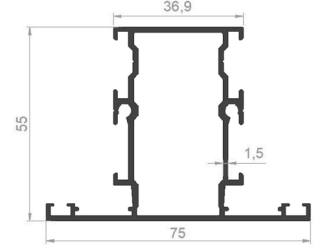

PROFILE CODE: 05055-00
WEIGHT: 1,126 Kg/m

PROFILE CODE: 05787-00
WEIGHT: 0,723 Kg/m

SYSTEM PROFILES

PROFILE CODE: 81002-00
WEIGHT: 1,624 Kg/m

PROFILE CODE: 81001-00
WEIGHT: 1,033 Kg/m

PROFILE CODE: 81007-16
WEIGHT: 1,138 Kg/m

PROFILE CODE: 81008-00
WEIGHT: 1,325 kg/m

PROFILE CODE: 81003-00
WEIGHT: 0,338 Kg/m

PROFILE CODE: 81004-00
WEIGHT: 0,214 Kg/m

PROFILE CODE: 81006-00
WEIGHT: 0,354 Kg/m

PROFILE CODE: 81010-00
WEIGHT: 2,282 Kg/m

PROFILE CODE: 81012-00
WEIGHT: 1,721 Kg/m

PROFILE CODE: 81009-00
WEIGHT: 1,073 Kg/m

PROFILE CODE: 81013-00
WEIGHT: 1,225 Kg/m

PROFILE CODE: 81015-00
WEIGHT: 1,247 Kg/m

SYSTEM PROFILES

PROFILE CODE: 81014-00
WEIGHT: 1,168 Kg/m