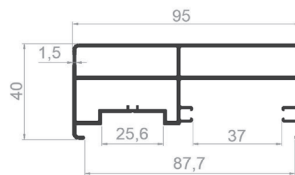

SQUARE HANDRAIL PROFILES

PROFILE CODE: 50144-00
WEIGHT: 1,041 kg/m

PROFILE CODE: 50145-00
WEIGHT: 1,017 kg/m

PROFILE CODE: 50146-00
WEIGHT: 0,932 kg/m

PROFILE CODE: 50147-00
WEIGHT: 1,219 kg/m

PROFILE CODE: 50150-00
WEIGHT: 1,185 kg/m

PROFILE CODE: 50170-00
WEIGHT: 1,215 kg/m

PROFILE CODE: 50189-00
WEIGHT: 0,967 kg/m

PROFILE CODE: 50319-00
WEIGHT: 1,239 kg/m

PROFILE CODE: 50341-00
WEIGHT: 1,308 kg/m

PROFILE CODE: 50321-00
WEIGHT: 1,019 kg/m

PROFILE CODE: 50386-00
WEIGHT: 1,500 kg/m

PROFILE CODE: 50420-00
WEIGHT: 1,021 kg/m

SQUARE HANDRAIL PROFILES

PROFILE CODE: 50869-00
WEIGHT: 0,862 kg/m

PROFILE CODE: 50400-00
WEIGHT: 1,046 kg/m

PROFILE CODE: 50389-00
WEIGHT: 1,176 kg/m