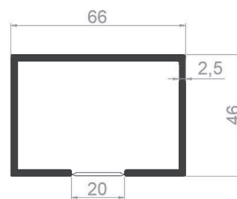

HANDRAIL PROFILES

PROFILE CODE: 35019-00
WEIGHT: 0,156 Kg/m

PROFILE CODE: 35003-00
WEIGHT: 0,166 Kg/m

PROFILE CODE: 35074-00
WEIGHT: 0,128 Kg/m

FLANGE PROFILES

PROFILE CODE: 50383-00
WEIGHT: 3,067 Kg/m

PROFILE CODE: 50872-00
WEIGHT: 2,301 Kg/m

PROFILE CODE: 50392-00
WEIGHT: 2,105 Kg/m

PROFILE CODE: 50384-00
WEIGHT: 1,775 Kg/m

PROFILE CODE: 50390-00
WEIGHT: 1,374 Kg/m

PROFILE CODE: 50385-00
WEIGHT: 0,835 Kg/m

SYSTEM PROFILES

HANDRAIL PROFILES

PROFILE CODE: 75535-00
WEIGHT: 1,458 Kg/m