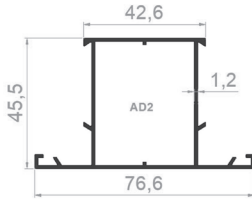

PROFILE CODE: 75458-00
WEIGHT: 0,236 Kg/m

PROFILE CODE: 75459-00
WEIGHT: 0,147 Kg/m

BALCONY SYSTEM

PROFILE CODE: 75353-00
WEIGHT: 1,708 Kg/m

PROFILE CODE: 75352-00
WEIGHT: 1,643 Kg/m

PROFILE CODE: 75425-00
WEIGHT: 0,634 Kg/m

PROFILE CODE: 75422-00
WEIGHT: 1,310 Kg/m

PROFILE CODE: 75354-00
WEIGHT: 1,093 Kg/m

PROFILE CODE: 75424-00
WEIGHT: 0,142 Kg/m

PROFILE CODE: 75382-00
WEIGHT: 0,155 Kg/m

PROFILE CODE: 75483-00
WEIGHT: 0,136 Kg/m

ALDOKS SYSTEM

PROFILE CODE: 75478-00
WEIGHT: 0,917 Kg/m

PROFILE CODE: 75339-00
WEIGHT: 0,935 Kg/m

PROFILE CODE: 75537-00
WEIGHT: 0,428 Kg/m

PROFILE CODE: 75421-00
WEIGHT: 0,223 kg/m

PROFILE CODE: 75423-00
WEIGHT: 0,141 Kg/m

PROFILE CODE: 75419-00
WEIGHT: 0,300 Kg/m

PROFILE CODE: 75671-00
WEIGHT: 0,213 Kg/m

PROFILE CODE: 75420-00
WEIGHT: 0,130 Kg/m

PROFILE CODE: 75460-00
WEIGHT: 0,117 Kg/m

PROFILE CODE: 75458-00
WEIGHT: 0,236 Kg/m