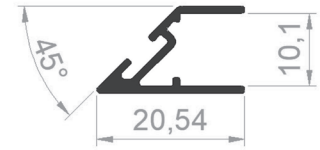

PROFILE CODE: 75423-00
WEIGHT: 0,141 Kg/m

PROFILE CODE: 75460-00
WEIGHT: 0,117 Kg/m

PROFILE CODE: 75671-00
WEIGHT: 0,213 Kg/m

PROFILE CODE: 75420-00
WEIGHT: 0,130 Kg/m

PROFILE CODE: 75457-00
WEIGHT: 0,149 Kg/m