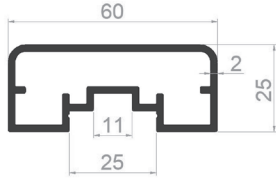

SQUARE HANDRAIL PROFILES

PROFILE CODE: 50144-00
WEIGHT: 1,041 kg/m

PROFILE CODE: 50145-00
WEIGHT: 1,017 kg/m

PROFILE CODE: 50146-00
WEIGHT: 0,932 kg/m

PROFILE CODE: 50147-00
WEIGHT: 1,219 kg/m

PROFILE CODE: 50150-00
WEIGHT: 1,185 kg/m