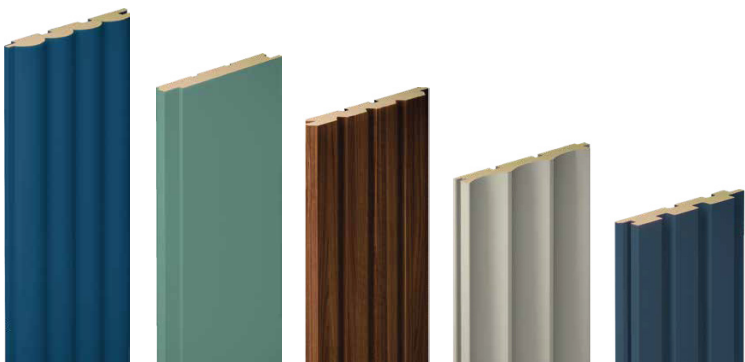

¹³
alupedia

**ACOUSTIC
WALL
PANELS**

ACOUSTIC WALL PANELS

It's time to control your sounds and make your space quieter, more comfortable and more aesthetic. Meet with Acoustic Wall Panels and organize your space as you wish. Our Acoustic Wall Panels are made of the highest quality materials. Each panel has a long life and durable construction, so it will maintain its performance for many years to come. Also, thanks to the wide selection of colors and patterns you can choose the one that suits your decoration style.

Thickness: 18 mm
Width: 120 mm

¹³
alupedia

www.alupedia.com

RIGEL

Modern, Simple and Natural

DIAMOND

When we look at the decoration products where modernity and simplicity are used together; we can feel the effect it creates in spaces. Based on this effect, we are developing the Diamond wall panel for you. In our model, which can make you feel your creativity on the walls, we aim to create decorative differences in spaces. With this model, we make productions that can appeal to everyone by adding naturalness as well as a modern and simple look.